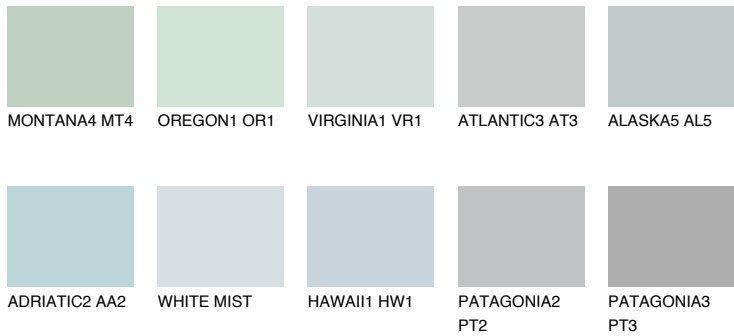

# COLOUR DETAILS

## ADRIATIC1 AA1

67% TSR 65%

### Matching colours

#### COLOURS