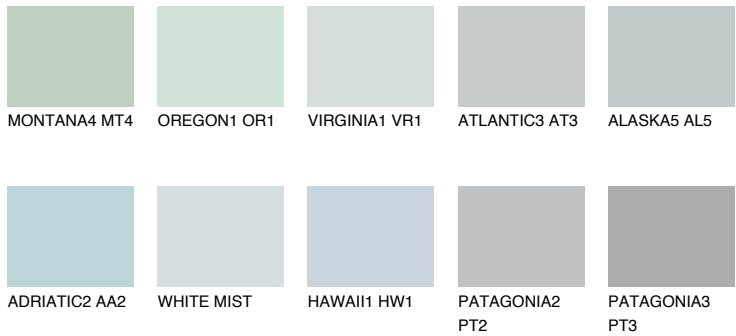

COLOUR DETAILS

ADRIATIC1 AA1

67% TSR 65%

Matching colours

COLOURS

INTENSE

For more information on plasters and paints, go to www.ceresit.it

*The presented colours refer to plasters and paints offered by Ceresit. Due to the use of digital techniques, the presented colours might not represent the original ones, thus they cannot be considered as a reliable colour presentation. We recommend checking the authentic colour samples.