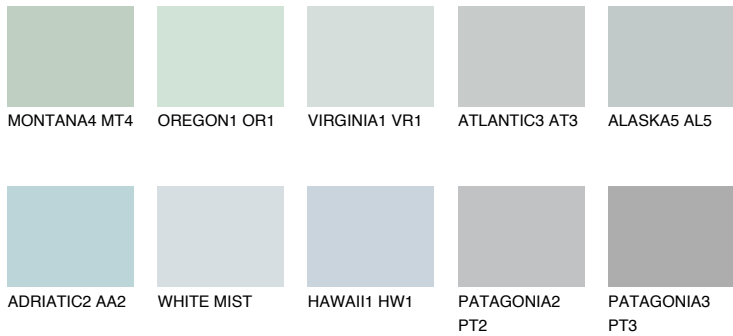

COLOUR DETAILS

ADRIATIC1 AA1

67% TSR 65%

Matching colours

COLOURS

INTENSE

For more information on plasters and paints, go to www.ceresit.it

*The presented colours refer to plasters and paints offered by Ceresit. Due to the use of digital techniques, the presented colours might not represent the original ones, thus they cannot be considered as a reliable colour presentation. We recommend checking the authentic colour samples.