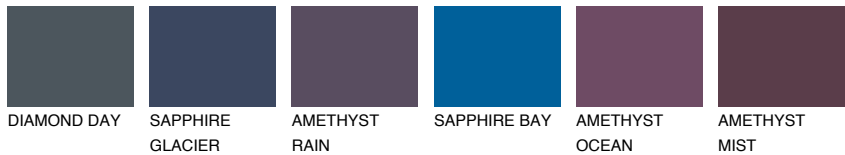

COLOUR DETAILS

ADRIATIC1 AA1

67% TSR 65%

Matching colours

COLOURS

INTENSE

For more information on plasters and paints, go to www.ceresit.it

*The presented colours refer to plasters and paints offered by Ceresit. Due to the use of digital techniques, the presented colours might not represent the original ones, thus they cannot be considered as a reliable colour presentation. We recommend checking the authentic colour samples.