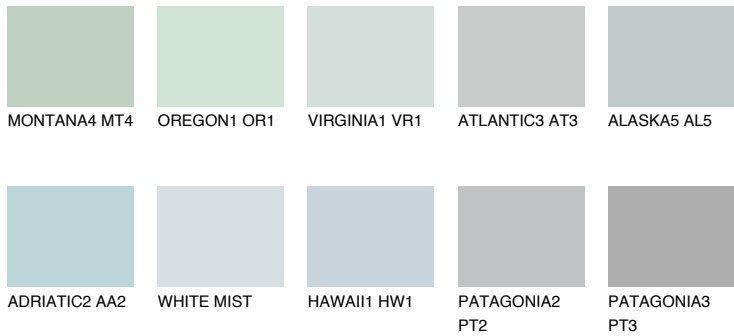

COLOUR DETAILS

ADRIATIC1 AA1

67% TSR 65%

Matching colours

COLOURS

INTENSE

For more information on plasters and paints, go to www.ceresit.it

*The presented colours refer to plasters and paints offered by Ceresit. Due to the use of digital techniques, the presented colours might not represent the original ones, thus they cannot be considered as a reliable colour presentation. We recommend checking the authentic colour samples.