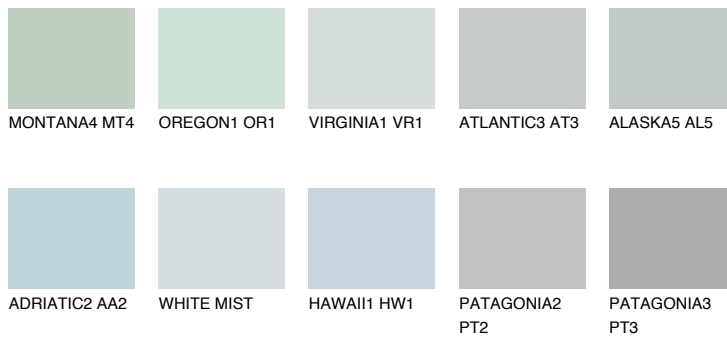

COLOUR DETAILS

ADRIATIC1 AA1

67% TSR 65%

Matching colours

COLOURS

INTENSE

For more information on plasters and paints, go to www.ceresit.it

*The presented colours refer to plasters and paints offered by Ceresit. Due to the use of digital techniques, the presented colours might not represent the original ones, thus they cannot be considered as a reliable colour presentation. We recommend checking the authentic colour samples.