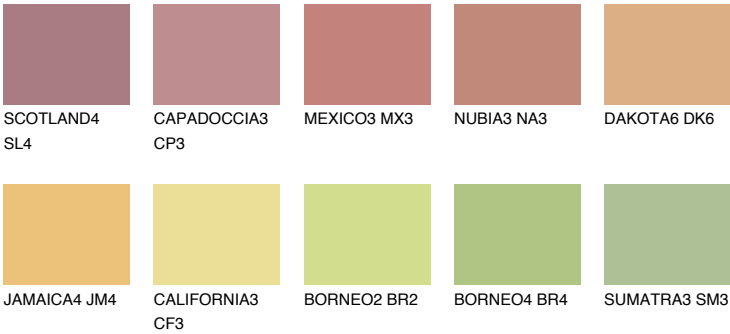

GOA4 GA4

49% **TSR** 58%

Matching colours

COLOURS

INTENSE

For more information on plasters and paints, go to www.ceresit.it

*The presented colours refer to plasters and paints offered by Ceresit. Due to the use of digital techniques, the presented colours might not represent the original ones, thus they cannot be considered as a reliable colour presentation. We recommend checking the authentic colour samples.