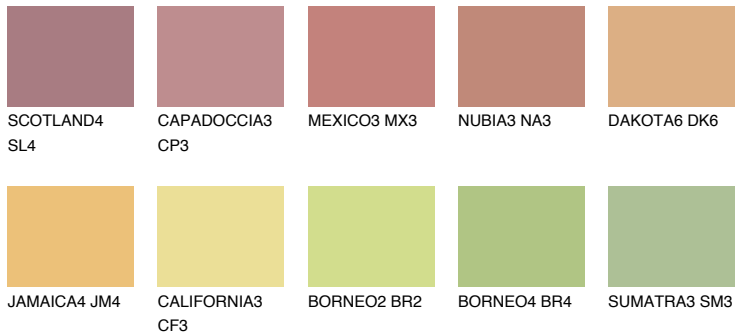

COLOUR DETAILS

GOA4 GA4

49% TSR 58%

Matching colours

COLOURS

INTENSE

For more information on plasters and paints, go to www.ceresit.it

*The presented colours refer to plasters and paints offered by Ceresit. Due to the use of digital techniques, the presented colours might not represent the original ones, thus they cannot be considered as a reliable colour presentation. We recommend checking the authentic colour samples.