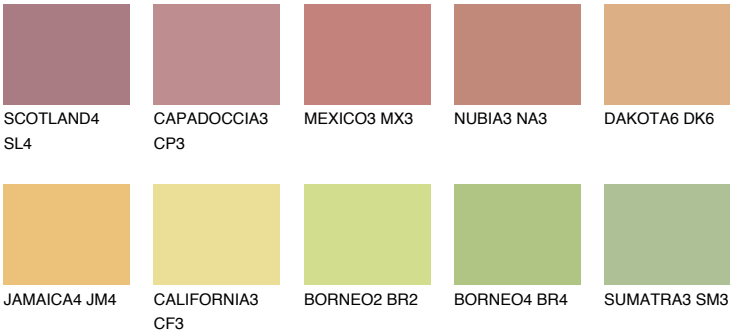

GOA4 GA4

49% **TSR** 58%

Matching colours

COLOURS

INTENSE

For more information on plasters and paints, go to www.ceresit.it

*The presented colours refer to plasters and paints offered by Ceresit. Due to the use of digital techniques, the presented colours might not represent the original ones, thus they cannot be considered as a reliable colour presentation. We recommend checking the authentic colour samples.