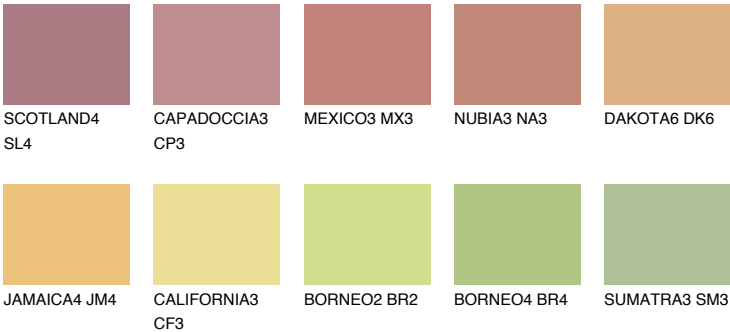

## GOA4 GA4

49% **TSR** 58%

### Matching colours

#### COLOURS

#### INTENSE

For more information on plasters and paints, go to [www.ceresit.it](http://www.ceresit.it)

\*The presented colours refer to plasters and paints offered by Ceresit. Due to the use of digital techniques, the presented colours might not represent the original ones, thus they cannot be considered as a reliable colour presentation. We recommend checking the authentic colour samples.