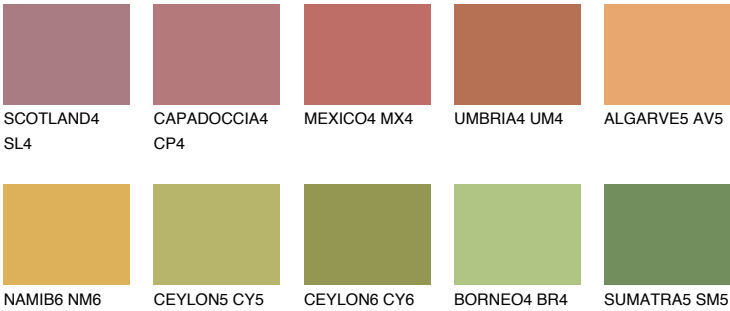

GOA5 GA5

36% **TSR** 41%

Matching colours

COLOURS

INTENSE

For more information on plasters and paints, go to www.ceresit.it

*The presented colours refer to plasters and paints offered by Ceresit. Due to the use of digital techniques, the presented colours might not represent the original ones, thus they cannot be considered as a reliable colour presentation. We recommend checking the authentic colour samples.