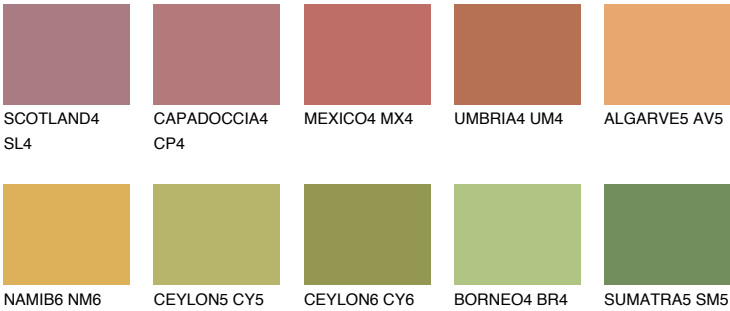

# COLOUR DETAILS

**GOA5 GA5**

36% **TSR** 41%

## Matching colours

### COLOURS

### INTENSE

For more information on plasters and paints, go to [www.ceresit.it](http://www.ceresit.it)

\*The presented colours refer to plasters and paints offered by Ceresit. Due to the use of digital techniques, the presented colours might not represent the original ones, thus they cannot be considered as a reliable colour presentation. We recommend checking the authentic colour samples.