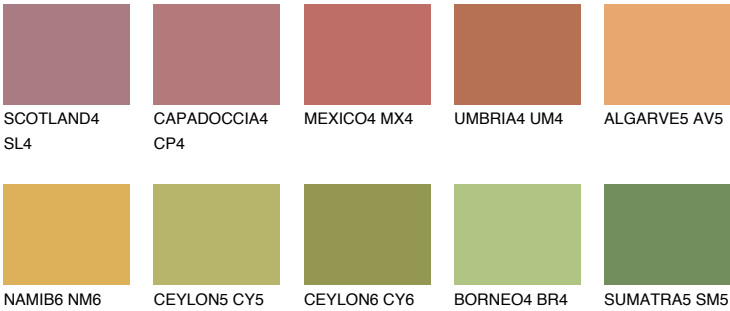

## GOA5 GA5

36% **TSR** 41%

### Matching colours

#### COLOURS

#### INTENSE

For more information on plasters and paints, go to [www.ceresit.it](http://www.ceresit.it)

\*The presented colours refer to plasters and paints offered by Ceresit. Due to the use of digital techniques, the presented colours might not represent the original ones, thus they cannot be considered as a reliable colour presentation. We recommend checking the authentic colour samples.