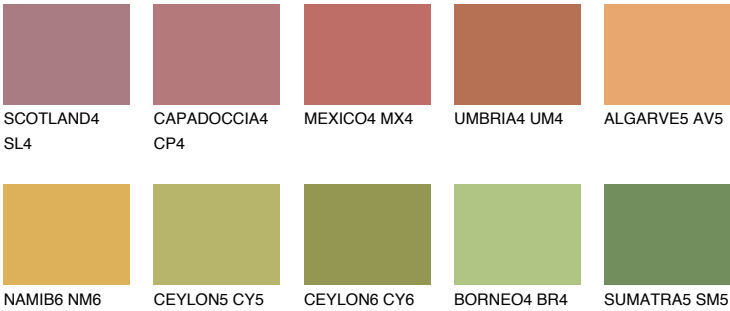

**GOA5 GA5**

36% **TSR** 41%

## Matching colours

### COLOURS

### INTENSE

For more information on plasters and paints, go to  
[www.ceresit.it](http://www.ceresit.it)

\*The presented colours refer to plasters and paints offered by Ceresit. Due to the use of digital techniques, the presented colours might not represent the original ones, thus they cannot be considered as a reliable colour presentation. We recommend checking the authentic colour samples.