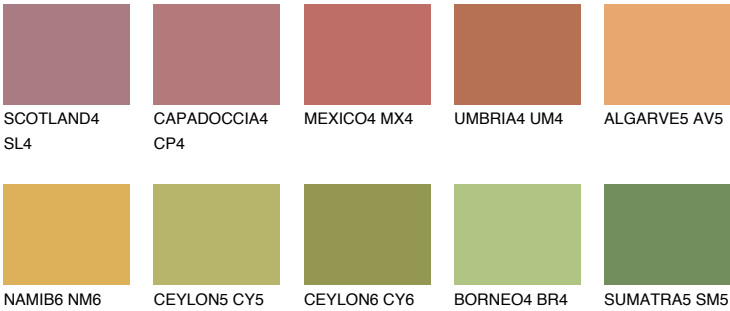

COLOUR DETAILS

GOA5 GA5

36% **TSR** 41%

Matching colours

COLOURS

INTENSE

For more information on plasters and paints, go to www.ceresit.it

*The presented colours refer to plasters and paints offered by Ceresit. Due to the use of digital techniques, the presented colours might not represent the original ones, thus they cannot be considered as a reliable colour presentation. We recommend checking the authentic colour samples.