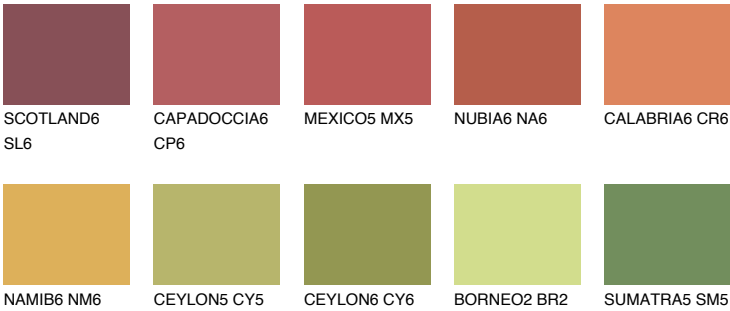

GOA6 GA6

☀ 22% **TSR 28%**

Matching colours

COLOURS

INTENSE

For more information on plasters and paints, go to www.ceresit.it

*The presented colours refer to plasters and paints offered by Ceresit. Due to the use of digital techniques, the presented colours might not represent the original ones, thus they cannot be considered as a reliable colour presentation. We recommend checking the authentic colour samples.