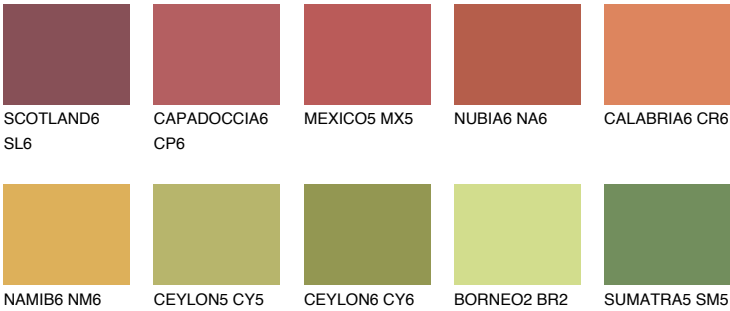

**GOA6 GA6**

☀ 22%    **TSR 28%**

## Matching colours

### COLOURS

### INTENSE

For more information on plasters and paints, go to [www.ceresit.it](http://www.ceresit.it)

\*The presented colours refer to plasters and paints offered by Ceresit. Due to the use of digital techniques, the presented colours might not represent the original ones, thus they cannot be considered as a reliable colour presentation. We recommend checking the authentic colour samples.