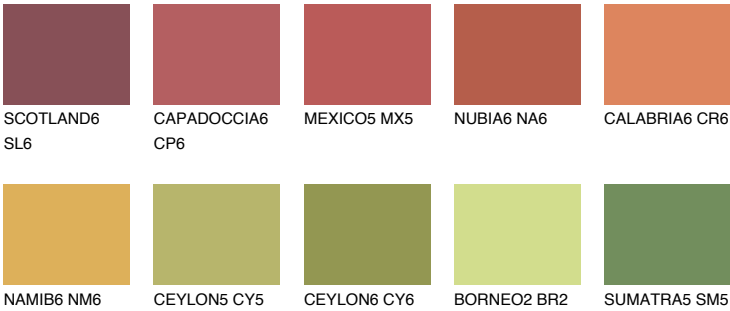

GOA6 GA6

☀ 22%   **TSR 28%**

Matching colours

COLOURS

INTENSE

For more information on plasters and paints, go to www.ceresit.it

*The presented colours refer to plasters and paints offered by Ceresit. Due to the use of digital techniques, the presented colours might not represent the original ones, thus they cannot be considered as a reliable colour presentation. We recommend checking the authentic colour samples.