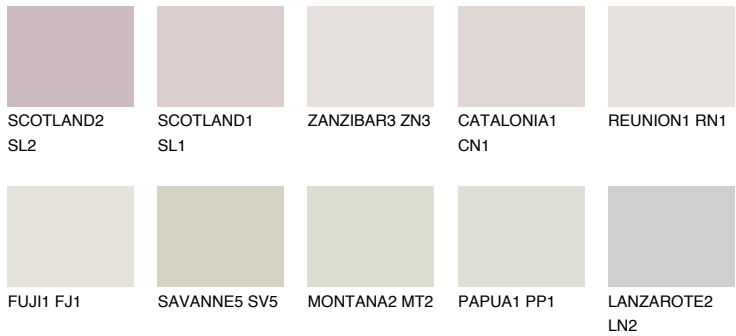

COLOUR DETAILS

PHUKET1 PK1

78% TSR 74%

Matching colours

COLOURS

INTENSE

For more information on plasters and paints, go to www.ceresit.it

*The presented colours refer to plasters and paints offered by Ceresit. Due to the use of digital techniques, the presented colours might not represent the original ones, thus they cannot be considered as a reliable colour presentation. We recommend checking the authentic colour samples.