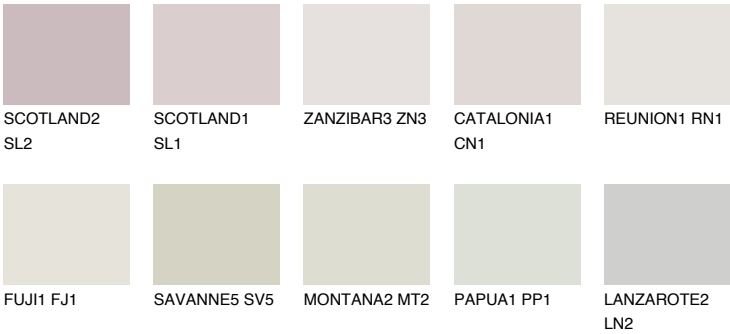

PHUKET1 PK1

78% TSR 74%

Matching colours

COLOURS

INTENSE

For more information on plasters and paints, go to www.ceresit.it

*The presented colours refer to plasters and paints offered by Ceresit. Due to the use of digital techniques, the presented colours might not represent the original ones, thus they cannot be considered as a reliable colour presentation. We recommend checking the authentic colour samples.