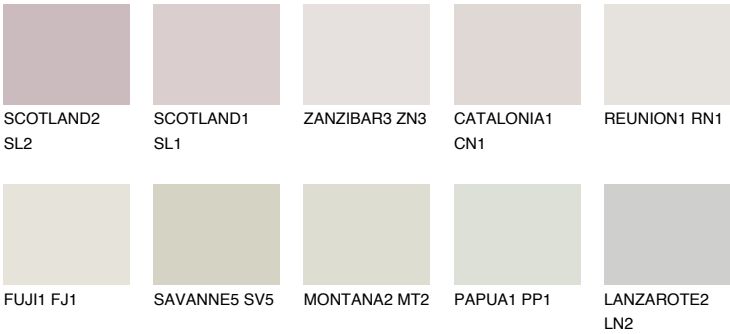

COLOUR DETAILS

PHUKET1 PK1

78% TSR 74%

Matching colours

COLOURS

INTENSE

For more information on plasters and paints, go to www.ceresit.it

*The presented colours refer to plasters and paints offered by Ceresit. Due to the use of digital techniques, the presented colours might not represent the original ones, thus they cannot be considered as a reliable colour presentation. We recommend checking the authentic colour samples.