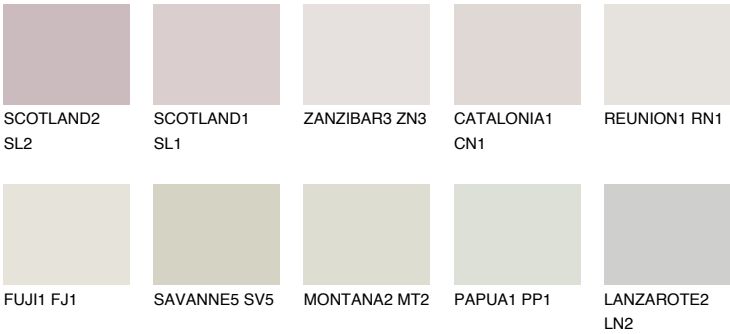

PHUKET1 PK1

78% **TSR** 74%

Matching colours

COLOURS

INTENSE

For more information on plasters and paints, go to www.ceresit.it

*The presented colours refer to plasters and paints offered by Ceresit. Due to the use of digital techniques, the presented colours might not represent the original ones, thus they cannot be considered as a reliable colour presentation. We recommend checking the authentic colour samples.