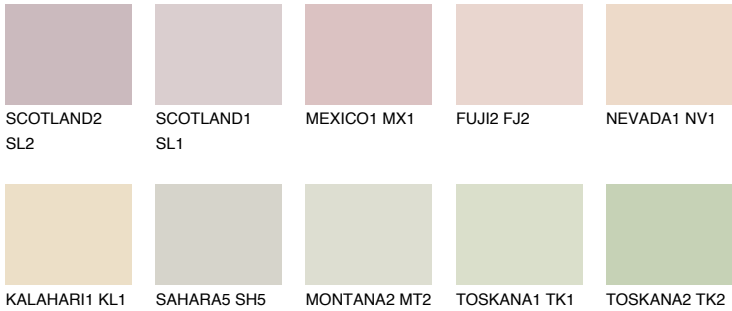

PHUKET2 PK2

69% **TSR** 69%

Matching colours

COLOURS

INTENSE

For more information on plasters and paints, go to www.ceresit.it

*The presented colours refer to plasters and paints offered by Ceresit. Due to the use of digital techniques, the presented colours might not represent the original ones, thus they cannot be considered as a reliable colour presentation. We recommend checking the authentic colour samples.