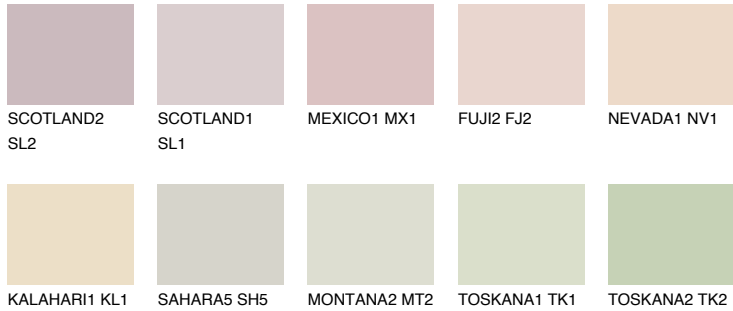

COLOUR DETAILS

PHUKET2 PK2

69% TSR 69%

Matching colours

COLOURS

INTENSE

For more information on plasters and paints, go to www.ceresit.it

*The presented colours refer to plasters and paints offered by Ceresit. Due to the use of digital techniques, the presented colours might not represent the original ones, thus they cannot be considered as a reliable colour presentation. We recommend checking the authentic colour samples.