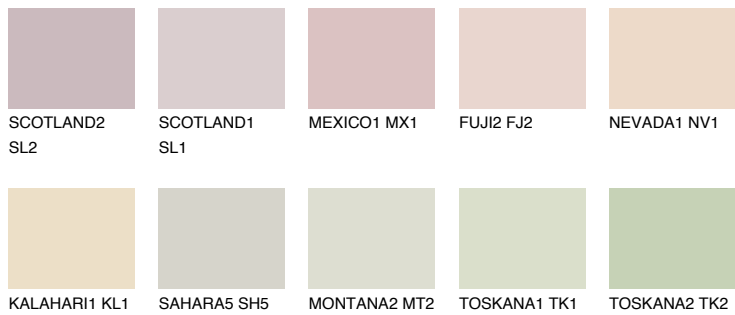

COLOUR DETAILS

PHUKET2 PK2

69% TSR 69%

Matching colours

COLOURS

INTENSE

For more information on plasters and paints, go to www.ceresit.it

*The presented colours refer to plasters and paints offered by Ceresit. Due to the use of digital techniques, the presented colours might not represent the original ones, thus they cannot be considered as a reliable colour presentation. We recommend checking the authentic colour samples.