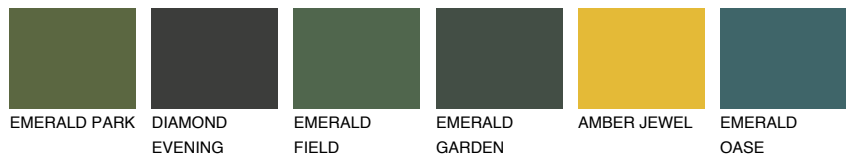

COLOUR DETAILS

PHUKET2 PK2

69% TSR 69%

Matching colours

COLOURS

INTENSE

For more information on plasters and paints, go to www.ceresit.it

*The presented colours refer to plasters and paints offered by Ceresit. Due to the use of digital techniques, the presented colours might not represent the original ones, thus they cannot be considered as a reliable colour presentation. We recommend checking the authentic colour samples.