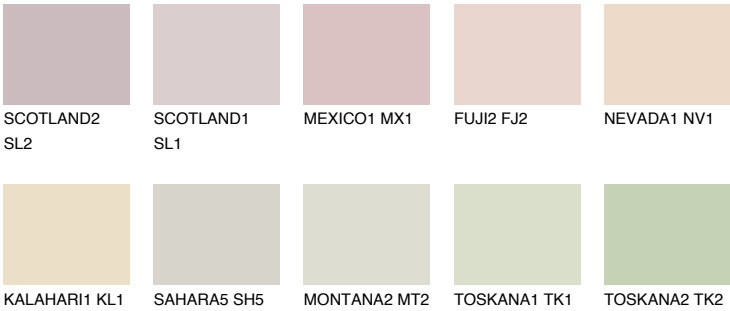

PHUKET2 PK2

69% **TSR** 69%

Matching colours

COLOURS

INTENSE

For more information on plasters and paints, go to www.ceresit.it

*The presented colours refer to plasters and paints offered by Ceresit. Due to the use of digital techniques, the presented colours might not represent the original ones, thus they cannot be considered as a reliable colour presentation. We recommend checking the authentic colour samples.