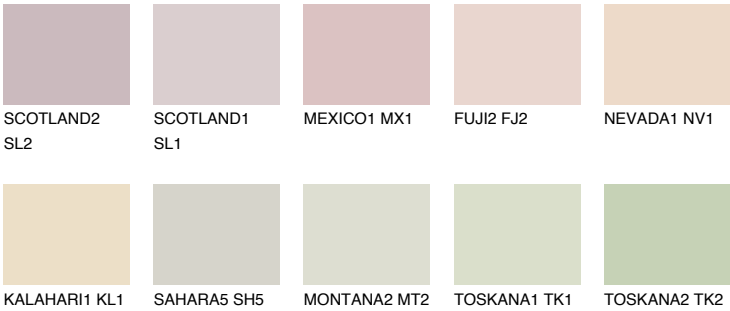

PHUKET2 PK2

69% TSR 69%

Matching colours

COLOURS

INTENSE

For more information on plasters and paints, go to www.ceresit.it

*The presented colours refer to plasters and paints offered by Ceresit. Due to the use of digital techniques, the presented colours might not represent the original ones, thus they cannot be considered as a reliable colour presentation. We recommend checking the authentic colour samples.