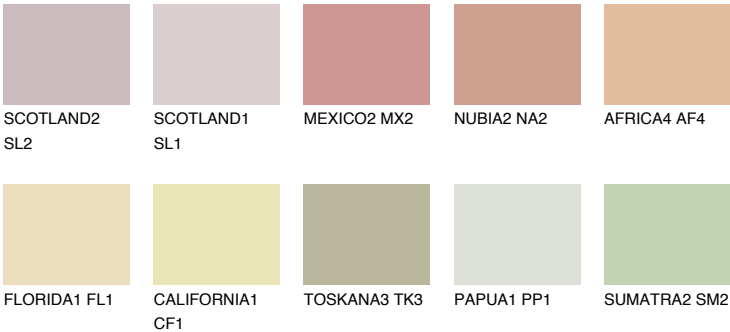

PHUKET3 PK3

66% TSR 67%

Matching colours

COLOURS

INTENSE

For more information on plasters and paints, go to www.ceresit.it

*The presented colours refer to plasters and paints offered by Ceresit. Due to the use of digital techniques, the presented colours might not represent the original ones, thus they cannot be considered as a reliable colour presentation. We recommend checking the authentic colour samples.