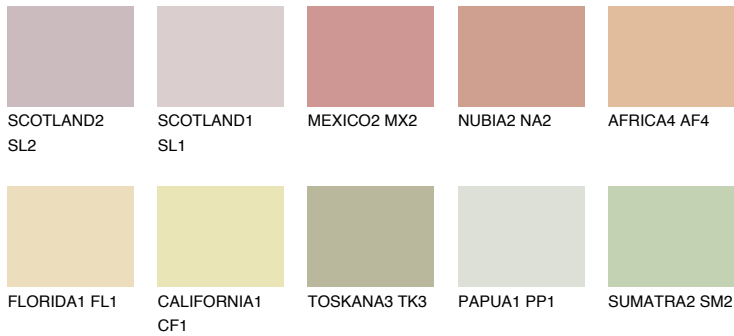

COLOUR DETAILS

PHUKET3 PK3

66% TSR 67%

Matching colours

COLOURS

INTENSE

For more information on plasters and paints, go to www.ceresit.it

*The presented colours refer to plasters and paints offered by Ceresit. Due to the use of digital techniques, the presented colours might not represent the original ones, thus they cannot be considered as a reliable colour presentation. We recommend checking the authentic colour samples.