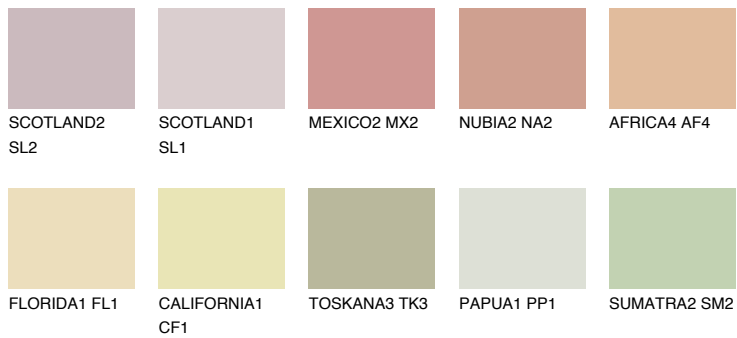

COLOUR DETAILS

PHUKET3 PK3

66% TSR 67%

Matching colours

COLOURS

INTENSE

For more information on plasters and paints, go to www.ceresit.it

*The presented colours refer to plasters and paints offered by Ceresit. Due to the use of digital techniques, the presented colours might not represent the original ones, thus they cannot be considered as a reliable colour presentation. We recommend checking the authentic colour samples.