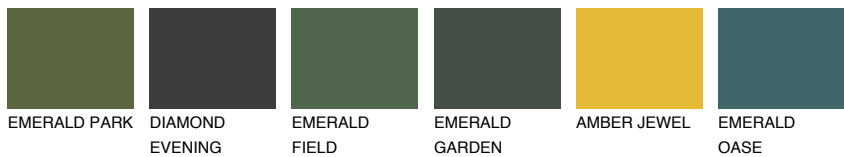

COLOUR DETAILS

PHUKET3 PK3

66% TSR 67%

Matching colours

COLOURS

INTENSE

For more information on plasters and paints, go to www.ceresit.it

*The presented colours refer to plasters and paints offered by Ceresit. Due to the use of digital techniques, the presented colours might not represent the original ones, thus they cannot be considered as a reliable colour presentation. We recommend checking the authentic colour samples.