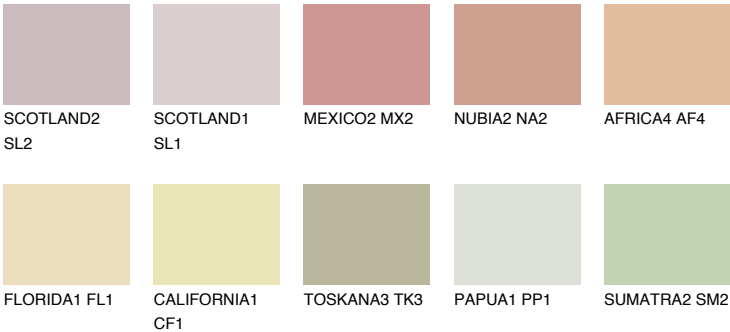

## PHUKET3 PK3

66% TSR 67%

### Matching colours

#### COLOURS

#### INTENSE

For more information on plasters and paints, go to [www.ceresit.it](http://www.ceresit.it)

\*The presented colours refer to plasters and paints offered by Ceresit. Due to the use of digital techniques, the presented colours might not represent the original ones, thus they cannot be considered as a reliable colour presentation. We recommend checking the authentic colour samples.