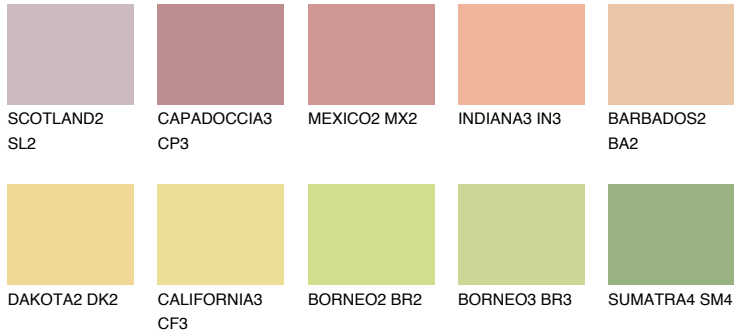

# COLOUR DETAILS

## PHUKET4 PK4

58% **TSR** 61%

### Matching colours

#### COLOURS