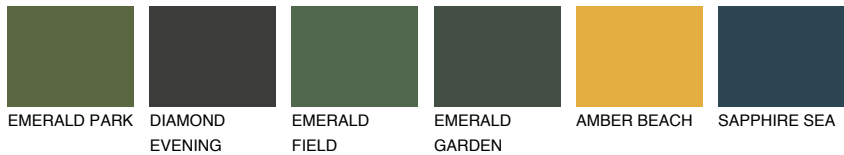

COLOUR DETAILS

PHUKET4 PK4

58% **TSR** 61%

Matching colours

COLOURS

INTENSE

For more information on plasters and paints, go to www.ceresit.it

*The presented colours refer to plasters and paints offered by Ceresit. Due to the use of digital techniques, the presented colours might not represent the original ones, thus they cannot be considered as a reliable colour presentation. We recommend checking the authentic colour samples.