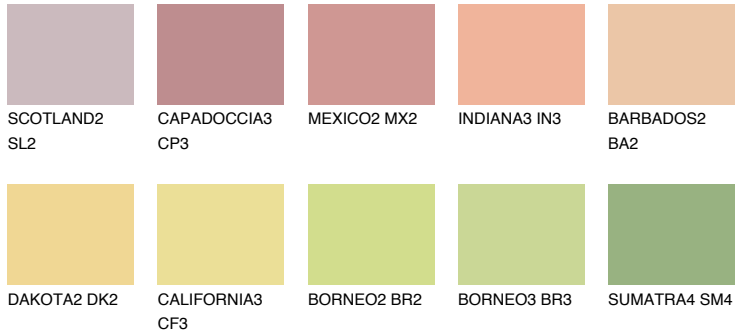

COLOUR DETAILS

PHUKET4 PK4

58% **TSR** 61%

Matching colours

COLOURS

INTENSE

For more information on plasters and paints, go to www.ceresit.it

*The presented colours refer to plasters and paints offered by Ceresit. Due to the use of digital techniques, the presented colours might not represent the original ones, thus they cannot be considered as a reliable colour presentation. We recommend checking the authentic colour samples.