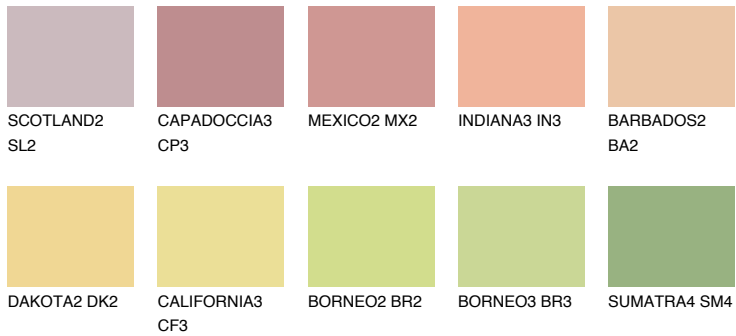

# COLOUR DETAILS

## PHUKET4 PK4

58% **TSR** 61%

### Matching colours

#### COLOURS