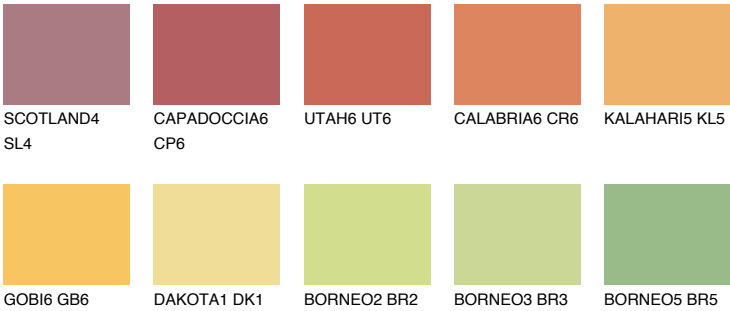

## PHUKET5 PK5

49% TSR 57%

### Matching colours

#### COLOURS

#### INTENSE

For more information on plasters and paints, go to [www.ceresit.it](http://www.ceresit.it)

\*The presented colours refer to plasters and paints offered by Ceresit. Due to the use of digital techniques, the presented colours might not represent the original ones, thus they cannot be considered as a reliable colour presentation. We recommend checking the authentic colour samples.