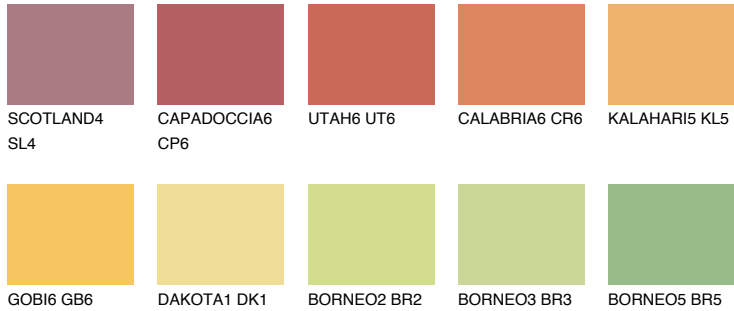

COLOUR DETAILS

PHUKET5 PK5

49% TSR 57%

Matching colours

COLOURS

INTENSE

For more information on plasters and paints, go to www.ceresit.it

*The presented colours refer to plasters and paints offered by Ceresit. Due to the use of digital techniques, the presented colours might not represent the original ones, thus they cannot be considered as a reliable colour presentation. We recommend checking the authentic colour samples.