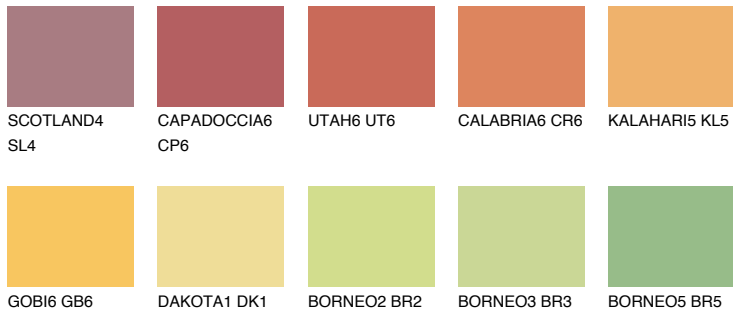

COLOUR DETAILS

PHUKET5 PK5

49% TSR 57%

Matching colours

COLOURS

INTENSE

For more information on plasters and paints, go to www.ceresit.it

*The presented colours refer to plasters and paints offered by Ceresit. Due to the use of digital techniques, the presented colours might not represent the original ones, thus they cannot be considered as a reliable colour presentation. We recommend checking the authentic colour samples.