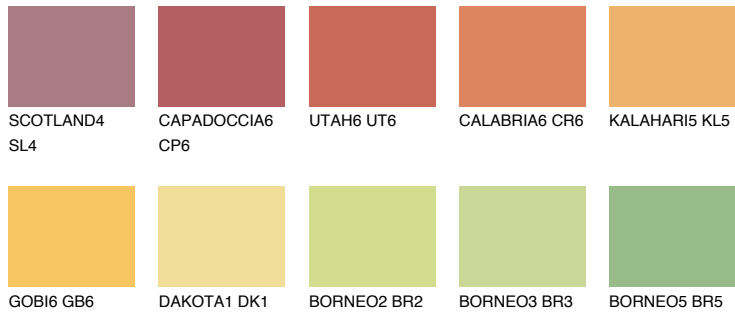

## PHUKET5 PK5

49% TSR 57%

### Matching colours

#### COLOURS

#### INTENSE

For more information on plasters and paints, go to [www.ceresit.it](http://www.ceresit.it)

\*The presented colours refer to plasters and paints offered by Ceresit. Due to the use of digital techniques, the presented colours might not represent the original ones, thus they cannot be considered as a reliable colour presentation. We recommend checking the authentic colour samples.