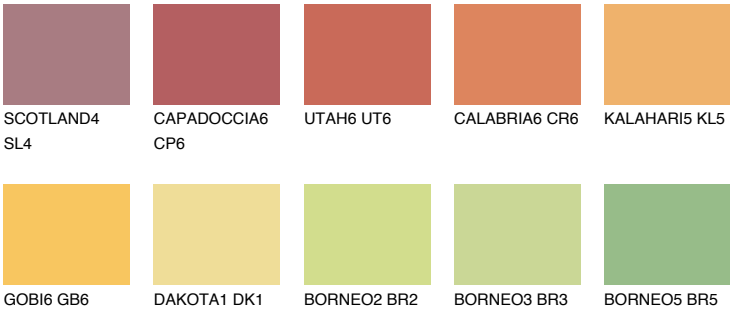

PHUKET5 PK5

49% TSR 57%

Matching colours

COLOURS

INTENSE

For more information on plasters and paints, go to www.ceresit.it

*The presented colours refer to plasters and paints offered by Ceresit. Due to the use of digital techniques, the presented colours might not represent the original ones, thus they cannot be considered as a reliable colour presentation. We recommend checking the authentic colour samples.