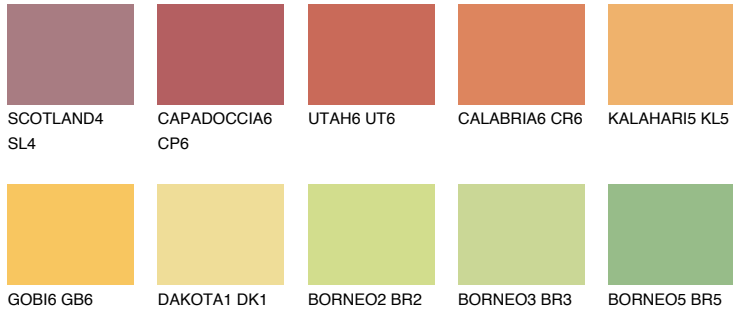

COLOUR DETAILS

PHUKET5 PK5

49% TSR 57%

Matching colours

COLOURS

INTENSE

For more information on plasters and paints, go to www.ceresit.it

*The presented colours refer to plasters and paints offered by Ceresit. Due to the use of digital techniques, the presented colours might not represent the original ones, thus they cannot be considered as a reliable colour presentation. We recommend checking the authentic colour samples.