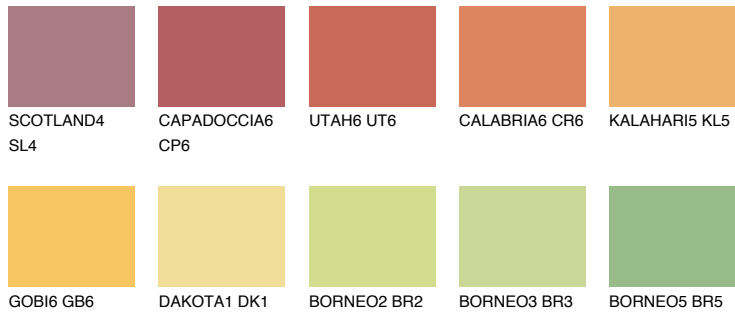

COLOUR DETAILS

PHUKET5 PK5

49% TSR 57%

Matching colours

COLOURS

INTENSE

For more information on plasters and paints, go to www.ceresit.it

*The presented colours refer to plasters and paints offered by Ceresit. Due to the use of digital techniques, the presented colours might not represent the original ones, thus they cannot be considered as a reliable colour presentation. We recommend checking the authentic colour samples.