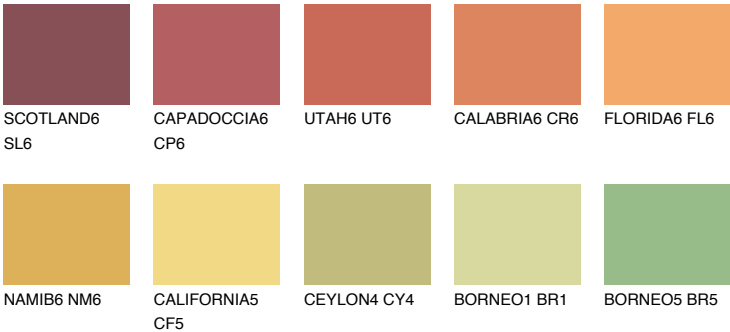

PHUKET6 PK6

43% TSR 56%

Matching colours

COLOURS

INTENSE

For more information on plasters and paints, go to www.ceresit.it

*The presented colours refer to plasters and paints offered by Ceresit. Due to the use of digital techniques, the presented colours might not represent the original ones, thus they cannot be considered as a reliable colour presentation. We recommend checking the authentic colour samples.