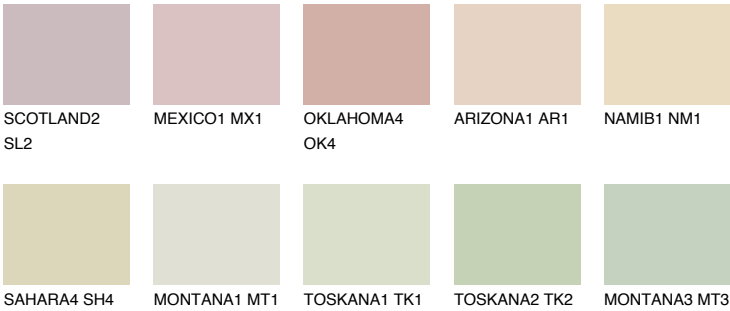

## KALAHARI1 KL1

75% **TSR** 71%

### Matching colours

#### COLOURS

#### INTENSE

For more information on plasters and paints, go to [www.ceresit.it](http://www.ceresit.it)

\*The presented colours refer to plasters and paints offered by Ceresit. Due to the use of digital techniques, the presented colours might not represent the original ones, thus they cannot be considered as a reliable colour presentation. We recommend checking the authentic colour samples.