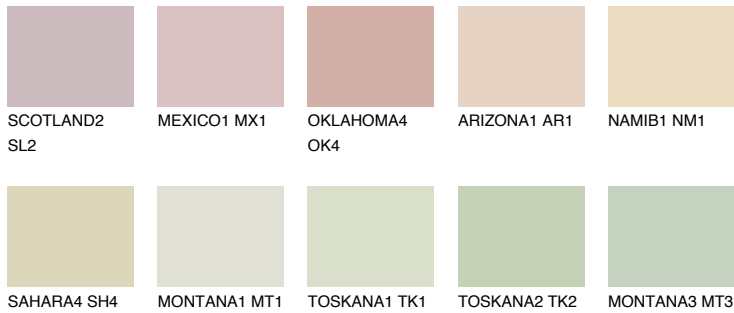

# COLOUR DETAILS

## KALAHARI1 KL1

75% TSR 71%

### Matching colours

#### COLOURS