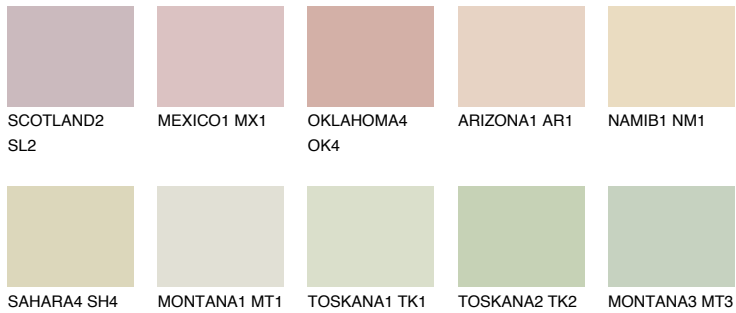

COLOUR DETAILS

KALAHARI1 KL1

75% TSR 71%

Matching colours

COLOURS

INTENSE

For more information on plasters and paints, go to www.ceresit.it

*The presented colours refer to plasters and paints offered by Ceresit. Due to the use of digital techniques, the presented colours might not represent the original ones, thus they cannot be considered as a reliable colour presentation. We recommend checking the authentic colour samples.