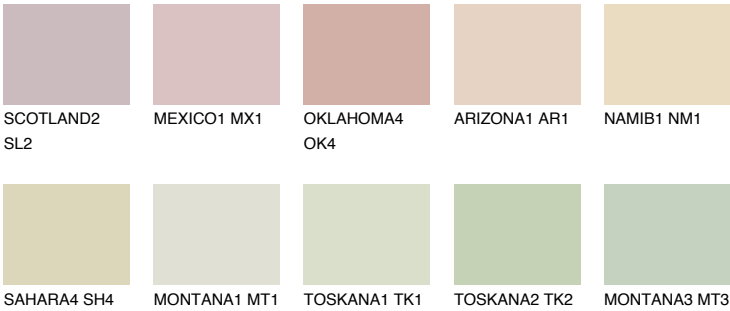

KALAHARI1 KL1

75% **TSR** 71%

Matching colours

COLOURS

INTENSE

For more information on plasters and paints, go to www.ceresit.it

*The presented colours refer to plasters and paints offered by Ceresit. Due to the use of digital techniques, the presented colours might not represent the original ones, thus they cannot be considered as a reliable colour presentation. We recommend checking the authentic colour samples.