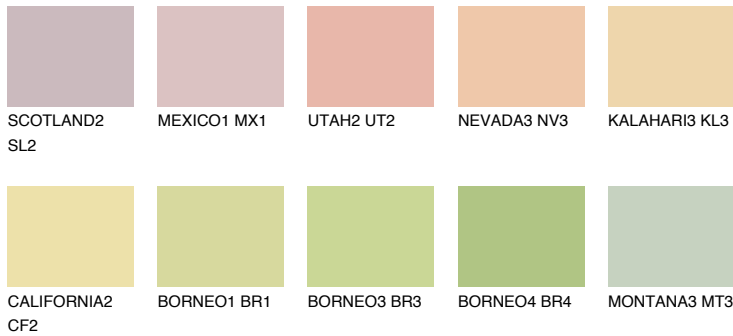

COLOUR DETAILS

KALAHARI2 KL2

71% TSR 69%

Matching colours

COLOURS

INTENSE

For more information on plasters and paints, go to www.ceresit.it

*The presented colours refer to plasters and paints offered by Ceresit. Due to the use of digital techniques, the presented colours might not represent the original ones, thus they cannot be considered as a reliable colour presentation. We recommend checking the authentic colour samples.