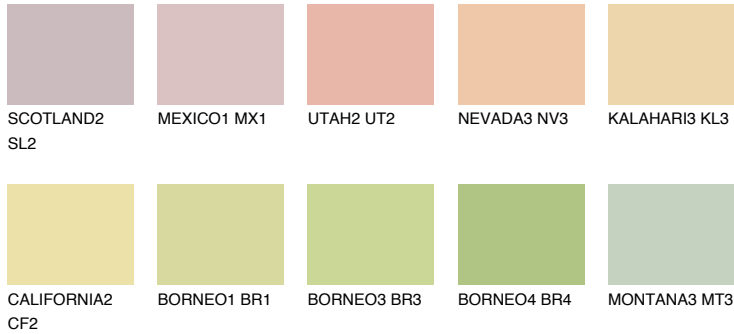

# COLOUR DETAILS

## KALAHARI2 KL2

71% TSR 69%

### Matching colours

#### COLOURS