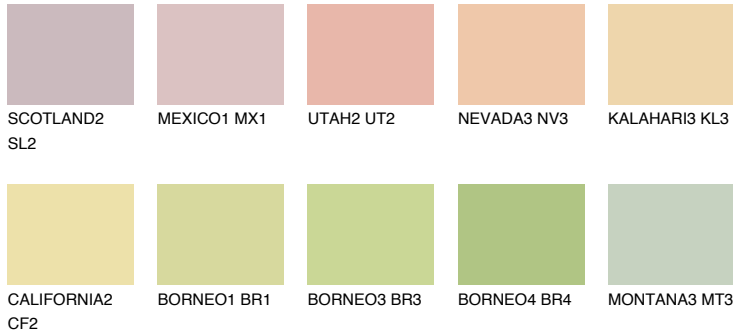

COLOUR DETAILS

KALAHARI2 KL2

71% TSR 69%

Matching colours

COLOURS

INTENSE

For more information on plasters and paints, go to www.ceresit.it

*The presented colours refer to plasters and paints offered by Ceresit. Due to the use of digital techniques, the presented colours might not represent the original ones, thus they cannot be considered as a reliable colour presentation. We recommend checking the authentic colour samples.