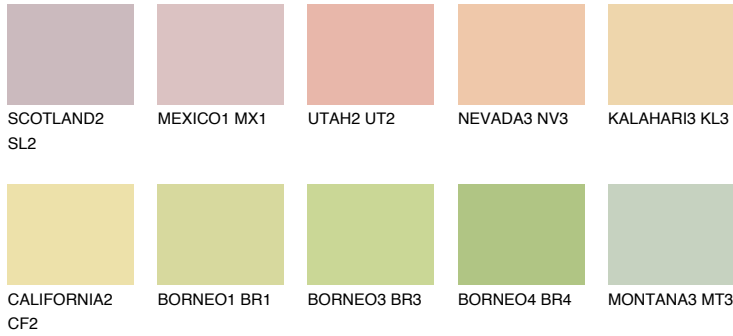

COLOUR DETAILS

KALAHARI2 KL2

71% TSR 69%

Matching colours

COLOURS

INTENSE

For more information on plasters and paints, go to www.ceresit.it

*The presented colours refer to plasters and paints offered by Ceresit. Due to the use of digital techniques, the presented colours might not represent the original ones, thus they cannot be considered as a reliable colour presentation. We recommend checking the authentic colour samples.