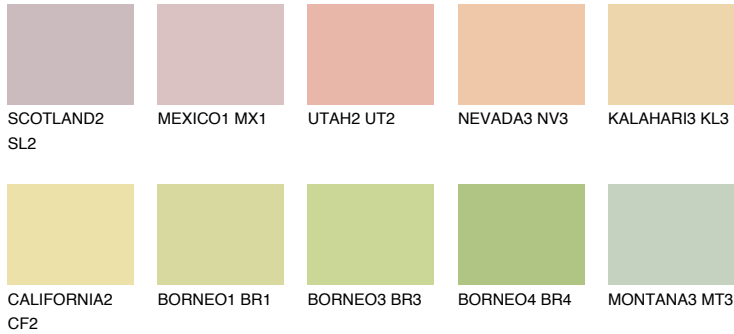

COLOUR DETAILS

KALAHARI2 KL2

71% TSR 69%

Matching colours

COLOURS

INTENSE

For more information on plasters and paints, go to www.ceresit.it

*The presented colours refer to plasters and paints offered by Ceresit. Due to the use of digital techniques, the presented colours might not represent the original ones, thus they cannot be considered as a reliable colour presentation. We recommend checking the authentic colour samples.