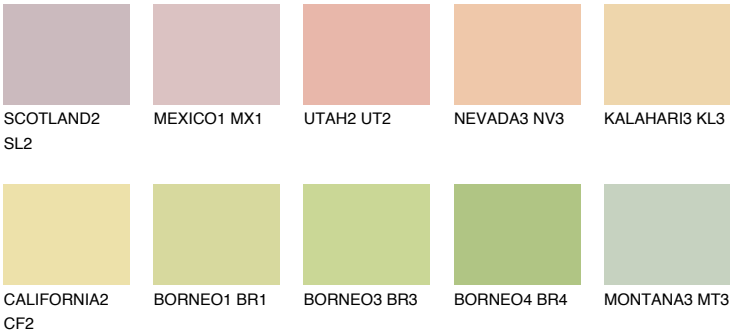

COLOUR DETAILS

KALAHARI2 KL2

71% TSR 69%

Matching colours

COLOURS

INTENSE

For more information on plasters and paints, go to www.ceresit.it

*The presented colours refer to plasters and paints offered by Ceresit. Due to the use of digital techniques, the presented colours might not represent the original ones, thus they cannot be considered as a reliable colour presentation. We recommend checking the authentic colour samples.