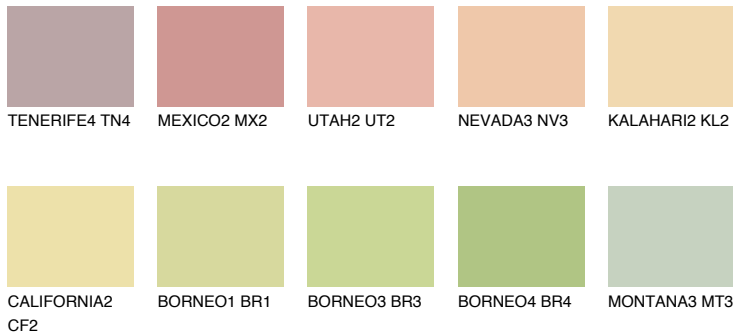

COLOUR DETAILS

KALAHARI3 KL3

69% **TSR** 67%

Matching colours

COLOURS

INTENSE

For more information on plasters and paints, go to www.ceresit.it

*The presented colours refer to plasters and paints offered by Ceresit. Due to the use of digital techniques, the presented colours might not represent the original ones, thus they cannot be considered as a reliable colour presentation. We recommend checking the authentic colour samples.