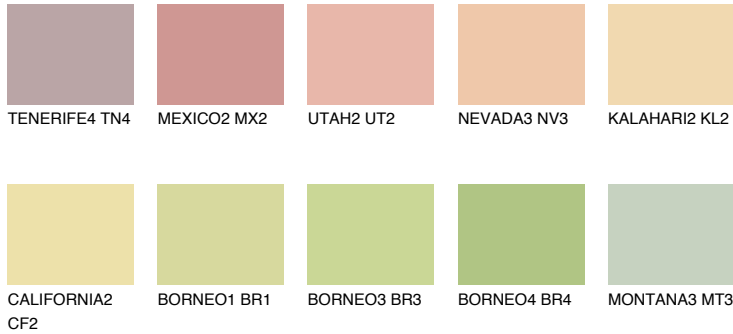

COLOUR DETAILS

KALAHARI3 KL3

69% **TSR** 67%

Matching colours

COLOURS

INTENSE

For more information on plasters and paints, go to www.ceresit.it

*The presented colours refer to plasters and paints offered by Ceresit. Due to the use of digital techniques, the presented colours might not represent the original ones, thus they cannot be considered as a reliable colour presentation. We recommend checking the authentic colour samples.