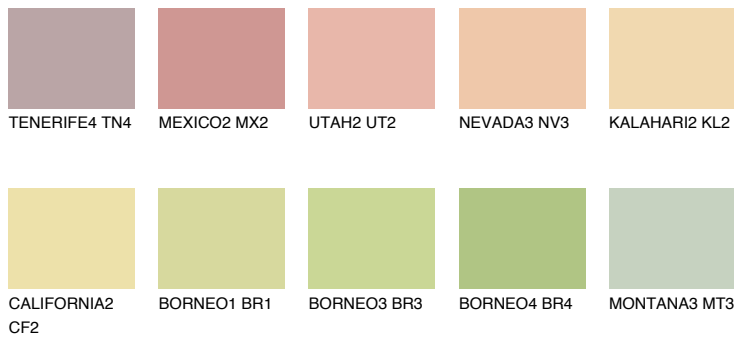

COLOUR DETAILS

KALAHARI3 KL3

69% **TSR** 67%

Matching colours

COLOURS

INTENSE

For more information on plasters and paints, go to www.ceresit.it

*The presented colours refer to plasters and paints offered by Ceresit. Due to the use of digital techniques, the presented colours might not represent the original ones, thus they cannot be considered as a reliable colour presentation. We recommend checking the authentic colour samples.