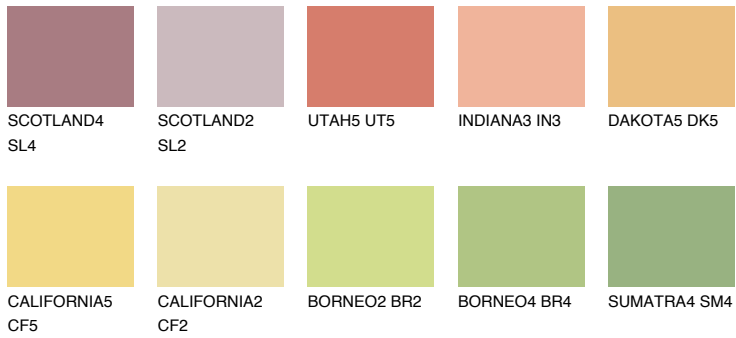

COLOUR DETAILS

KALAHARI4 KL4

59% TSR 64%

Matching colours

COLOURS

INTENSE

For more information on plasters and paints, go to www.ceresit.it

*The presented colours refer to plasters and paints offered by Ceresit. Due to the use of digital techniques, the presented colours might not represent the original ones, thus they cannot be considered as a reliable colour presentation. We recommend checking the authentic colour samples.