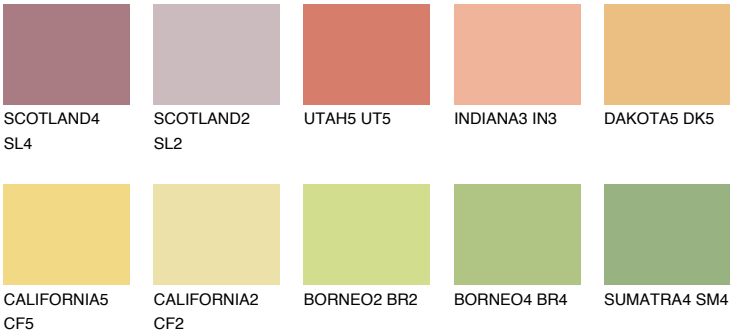

COLOUR DETAILS

KALAHARI4 KL4

59% TSR 64%

Matching colours

COLOURS

INTENSE

For more information on plasters and paints, go to www.ceresit.it

*The presented colours refer to plasters and paints offered by Ceresit. Due to the use of digital techniques, the presented colours might not represent the original ones, thus they cannot be considered as a reliable colour presentation. We recommend checking the authentic colour samples.