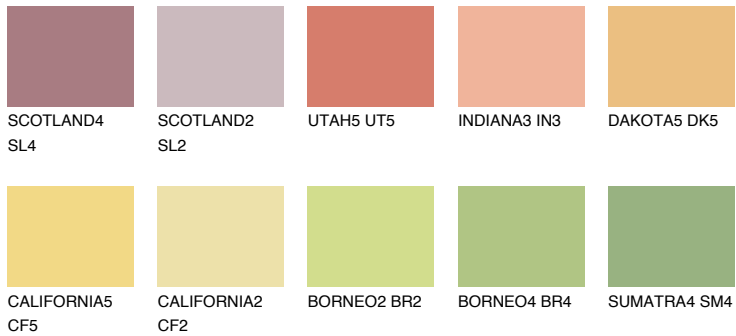

COLOUR DETAILS

KALAHARI4 KL4

59% TSR 64%

Matching colours

COLOURS

INTENSE

For more information on plasters and paints, go to www.ceresit.it

*The presented colours refer to plasters and paints offered by Ceresit. Due to the use of digital techniques, the presented colours might not represent the original ones, thus they cannot be considered as a reliable colour presentation. We recommend checking the authentic colour samples.