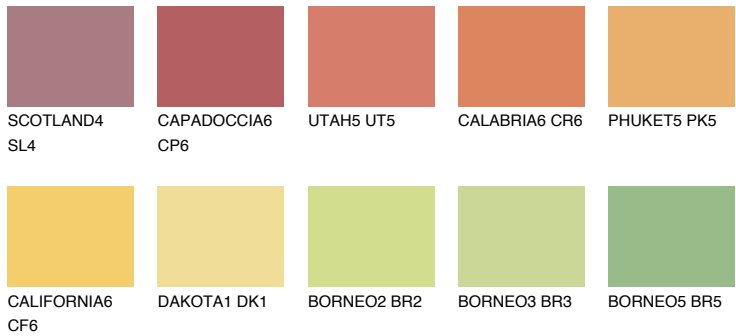

COLOUR DETAILS

KALAHARI5 KL5

51% TSR 58%

Matching colours

COLOURS

INTENSE

For more information on plasters and paints, go to www.ceresit.it

*The presented colours refer to plasters and paints offered by Ceresit. Due to the use of digital techniques, the presented colours might not represent the original ones, thus they cannot be considered as a reliable colour presentation. We recommend checking the authentic colour samples.