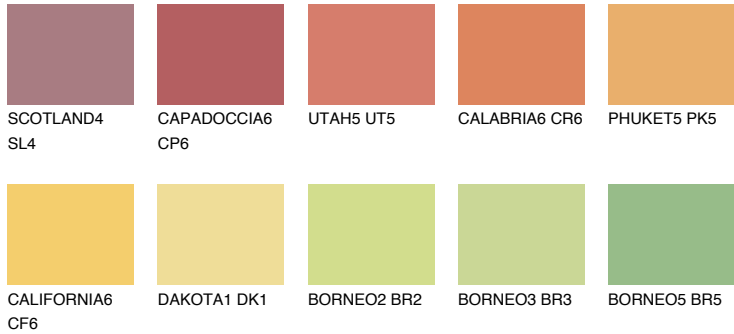

COLOUR DETAILS

KALAHARI5 KL5

51% TSR 58%

Matching colours

COLOURS

INTENSE

For more information on plasters and paints, go to www.ceresit.it

*The presented colours refer to plasters and paints offered by Ceresit. Due to the use of digital techniques, the presented colours might not represent the original ones, thus they cannot be considered as a reliable colour presentation. We recommend checking the authentic colour samples.