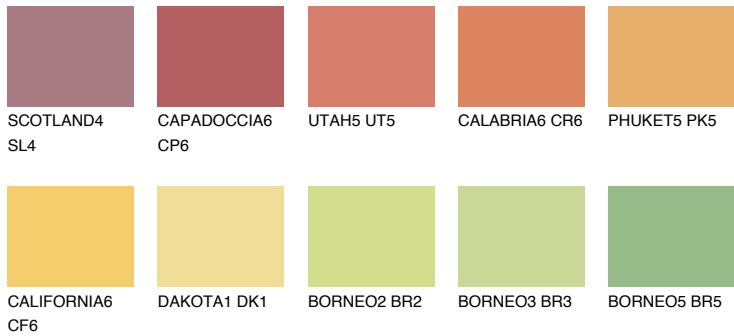

COLOUR DETAILS

KALAHARI5 KL5

51% TSR 58%

Matching colours

COLOURS

INTENSE

For more information on plasters and paints, go to www.ceresit.it

*The presented colours refer to plasters and paints offered by Ceresit. Due to the use of digital techniques, the presented colours might not represent the original ones, thus they cannot be considered as a reliable colour presentation. We recommend checking the authentic colour samples.