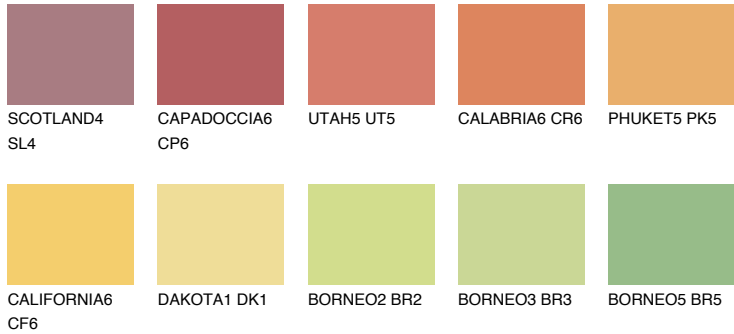

# COLOUR DETAILS

## KALAHARI5 KL5

51% TSR 58%

### Matching colours

#### COLOURS