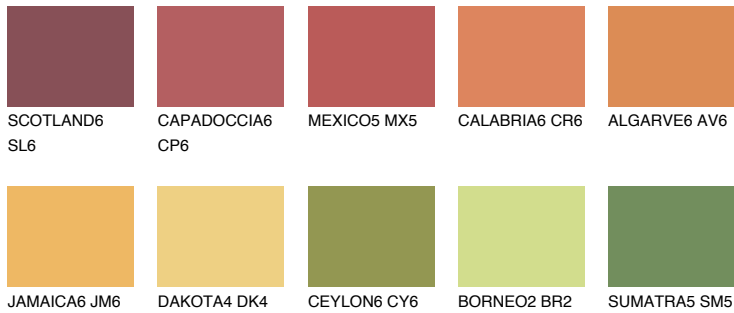

COLOUR DETAILS

KALAHARI6 KL6

33% TSR 44%

Matching colours

COLOURS

INTENSE

For more information on plasters and paints, go to www.ceresit.it

*The presented colours refer to plasters and paints offered by Ceresit. Due to the use of digital techniques, the presented colours might not represent the original ones, thus they cannot be considered as a reliable colour presentation. We recommend checking the authentic colour samples.