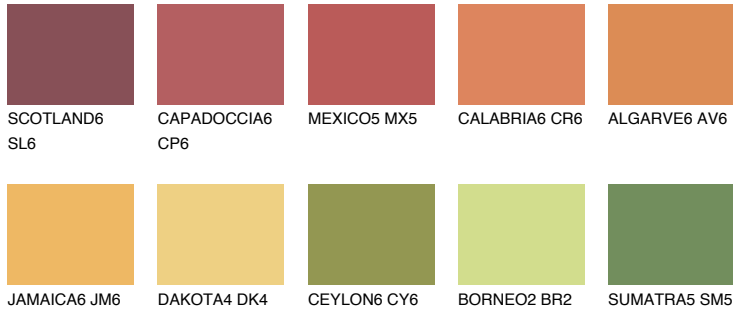

COLOUR DETAILS

KALAHARI6 KL6

33% TSR 44%

Matching colours

COLOURS

INTENSE

For more information on plasters and paints, go to www.ceresit.it

*The presented colours refer to plasters and paints offered by Ceresit. Due to the use of digital techniques, the presented colours might not represent the original ones, thus they cannot be considered as a reliable colour presentation. We recommend checking the authentic colour samples.