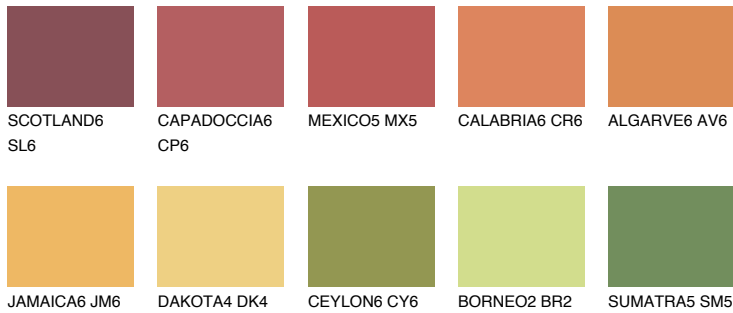

# COLOUR DETAILS

## KALAHARI6 KL6

33% TSR 44%

### Matching colours

#### COLOURS