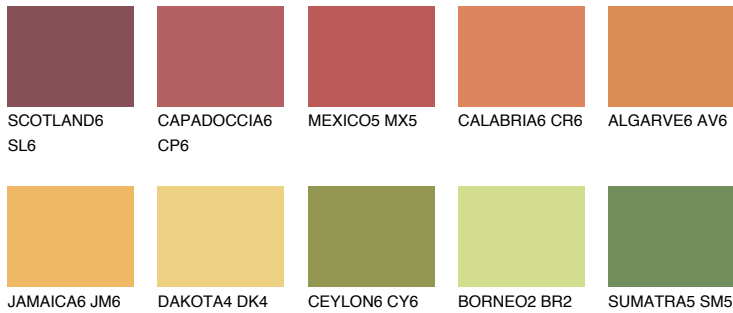

COLOUR DETAILS

KALAHARI6 KL6

33% TSR 44%

Matching colours

COLOURS

INTENSE

For more information on plasters and paints, go to www.ceresit.it

*The presented colours refer to plasters and paints offered by Ceresit. Due to the use of digital techniques, the presented colours might not represent the original ones, thus they cannot be considered as a reliable colour presentation. We recommend checking the authentic colour samples.