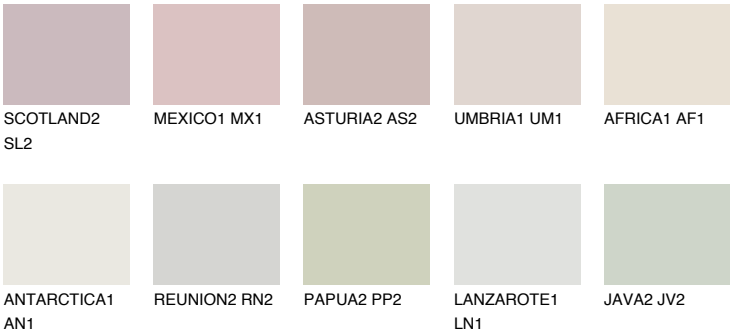

JAMAICA1 JM1

76% TSR 72%

Matching colours

COLOURS

INTENSE

For more information on plasters and paints, go to www.ceresit.it

*The presented colours refer to plasters and paints offered by Ceresit. Due to the use of digital techniques, the presented colours might not represent the original ones, thus they cannot be considered as a reliable colour presentation. We recommend checking the authentic colour samples.