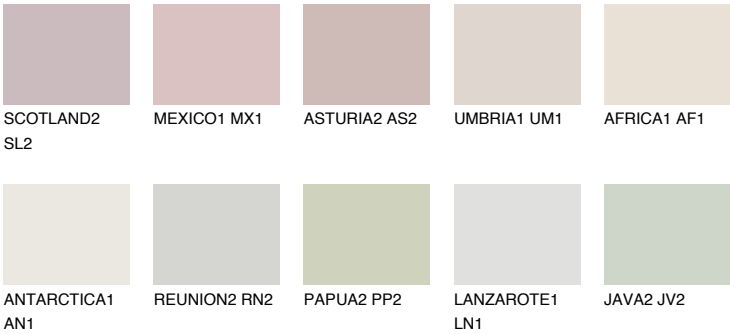

JAMAICA1 JM1

76% **TSR** 72%

Matching colours

COLOURS

INTENSE

For more information on plasters and paints, go to www.ceresit.it

*The presented colours refer to plasters and paints offered by Ceresit. Due to the use of digital techniques, the presented colours might not represent the original ones, thus they cannot be considered as a reliable colour presentation. We recommend checking the authentic colour samples.