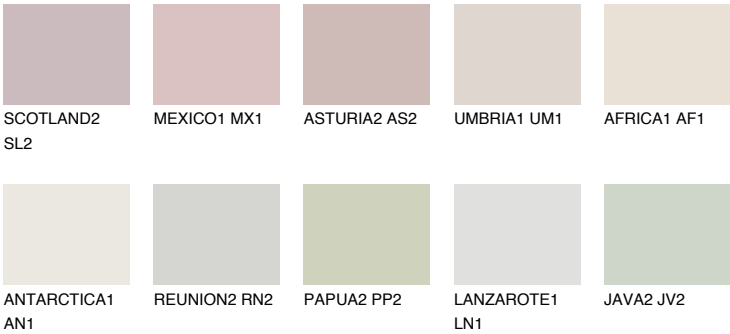

## JAMAICA1 JM1

76% TSR 72%

### Matching colours

#### COLOURS

#### INTENSE

For more information on plasters and paints, go to [www.ceresit.it](http://www.ceresit.it)

\*The presented colours refer to plasters and paints offered by Ceresit. Due to the use of digital techniques, the presented colours might not represent the original ones, thus they cannot be considered as a reliable colour presentation. We recommend checking the authentic colour samples.