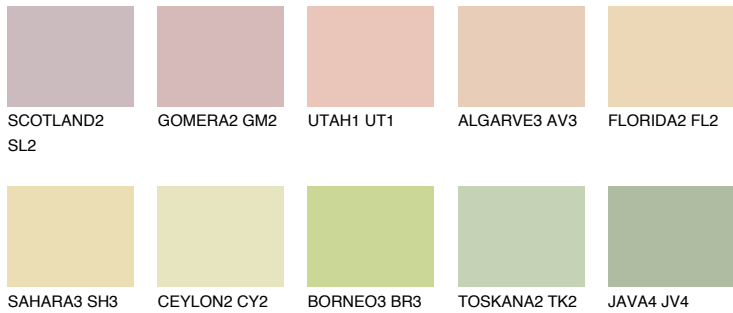

COLOUR DETAILS

JAMAICA2 JM2

70% TSR 69%

Matching colours

COLOURS

INTENSE

For more information on plasters and paints, go to www.ceresit.it

*The presented colours refer to plasters and paints offered by Ceresit. Due to the use of digital techniques, the presented colours might not represent the original ones, thus they cannot be considered as a reliable colour presentation. We recommend checking the authentic colour samples.