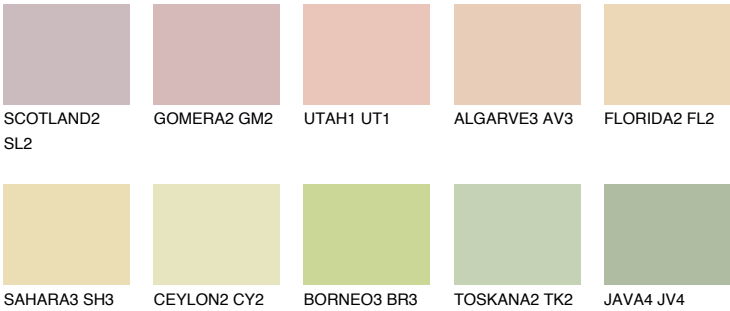

COLOUR DETAILS

JAMAICA2 JM2

70% TSR 69%

Matching colours

COLOURS

INTENSE

For more information on plasters and paints, go to www.ceresit.it

*The presented colours refer to plasters and paints offered by Ceresit. Due to the use of digital techniques, the presented colours might not represent the original ones, thus they cannot be considered as a reliable colour presentation. We recommend checking the authentic colour samples.