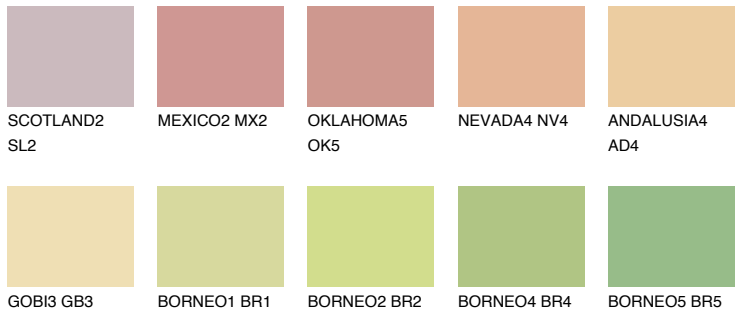

COLOUR DETAILS

JAMAICA3 JM3

63% TSR 64%

Matching colours

COLOURS

INTENSE

For more information on plasters and paints, go to www.ceresit.it

*The presented colours refer to plasters and paints offered by Ceresit. Due to the use of digital techniques, the presented colours might not represent the original ones, thus they cannot be considered as a reliable colour presentation. We recommend checking the authentic colour samples.