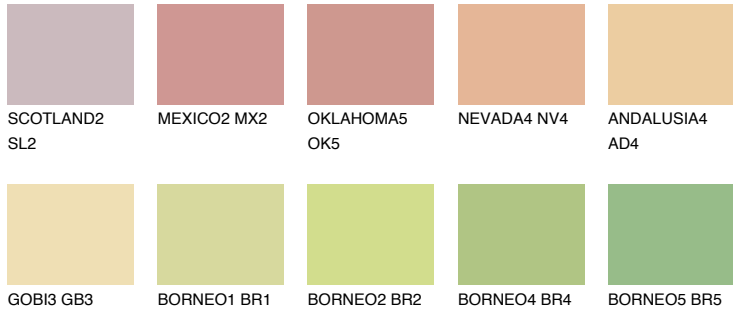

COLOUR DETAILS

JAMAICA3 JM3

63% TSR 64%

Matching colours

COLOURS

INTENSE

For more information on plasters and paints, go to www.ceresit.it

*The presented colours refer to plasters and paints offered by Ceresit. Due to the use of digital techniques, the presented colours might not represent the original ones, thus they cannot be considered as a reliable colour presentation. We recommend checking the authentic colour samples.