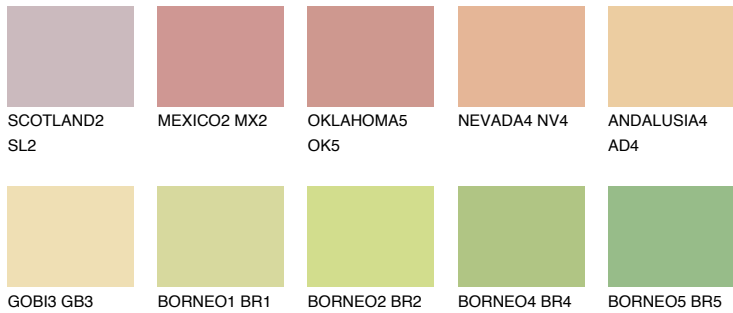

COLOUR DETAILS

JAMAICA3 JM3

63% TSR 64%

Matching colours

COLOURS

INTENSE

For more information on plasters and paints, go to www.ceresit.it

*The presented colours refer to plasters and paints offered by Ceresit. Due to the use of digital techniques, the presented colours might not represent the original ones, thus they cannot be considered as a reliable colour presentation. We recommend checking the authentic colour samples.