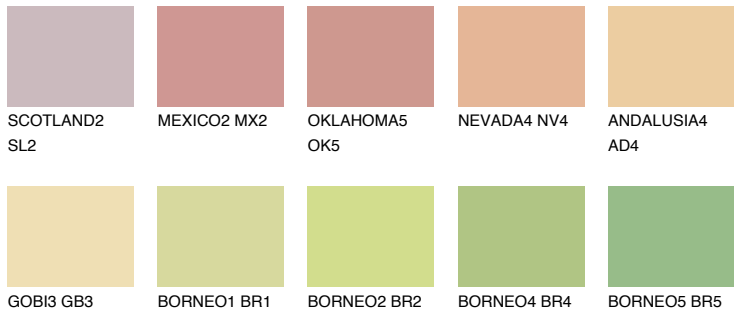

COLOUR DETAILS

JAMAICA3 JM3

63% TSR 64%

Matching colours

COLOURS

INTENSE

For more information on plasters and paints, go to www.ceresit.it

*The presented colours refer to plasters and paints offered by Ceresit. Due to the use of digital techniques, the presented colours might not represent the original ones, thus they cannot be considered as a reliable colour presentation. We recommend checking the authentic colour samples.