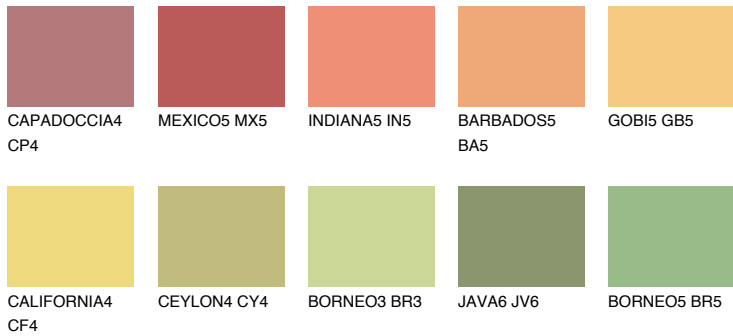

# COLOUR DETAILS

## JAMAICA4 JM4

57% TSR 61%

### Matching colours

#### COLOURS