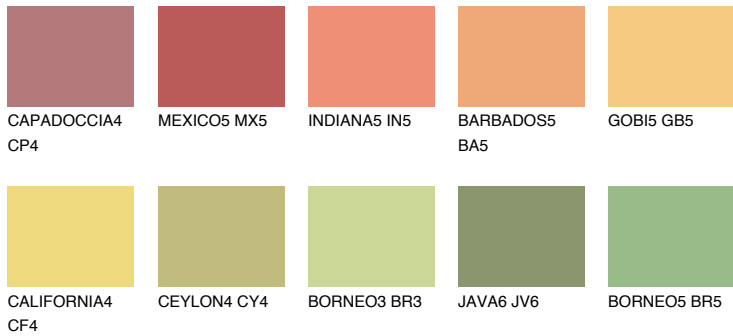

COLOUR DETAILS

JAMAICA4 JM4

57% TSR 61%

Matching colours

COLOURS

INTENSE

For more information on plasters and paints, go to www.ceresit.it

*The presented colours refer to plasters and paints offered by Ceresit. Due to the use of digital techniques, the presented colours might not represent the original ones, thus they cannot be considered as a reliable colour presentation. We recommend checking the authentic colour samples.