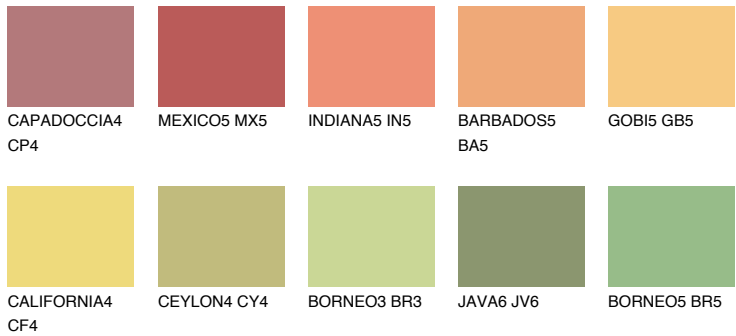

COLOUR DETAILS

JAMAICA4 JM4

57% TSR 61%

Matching colours

COLOURS

INTENSE

For more information on plasters and paints, go to www.ceresit.it

*The presented colours refer to plasters and paints offered by Ceresit. Due to the use of digital techniques, the presented colours might not represent the original ones, thus they cannot be considered as a reliable colour presentation. We recommend checking the authentic colour samples.