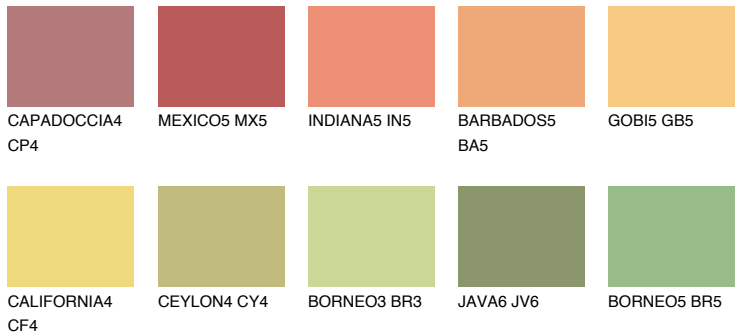

# COLOUR DETAILS

## JAMAICA4 JM4

57% TSR 61%

### Matching colours

#### COLOURS