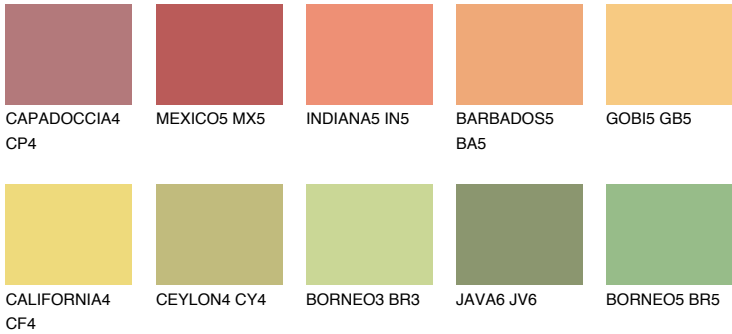

JAMAICA4 JM4

57% **TSR** 61%

Matching colours

COLOURS

INTENSE

For more information on plasters and paints, go to www.ceresit.it

*The presented colours refer to plasters and paints offered by Ceresit. Due to the use of digital techniques, the presented colours might not represent the original ones, thus they cannot be considered as a reliable colour presentation. We recommend checking the authentic colour samples.