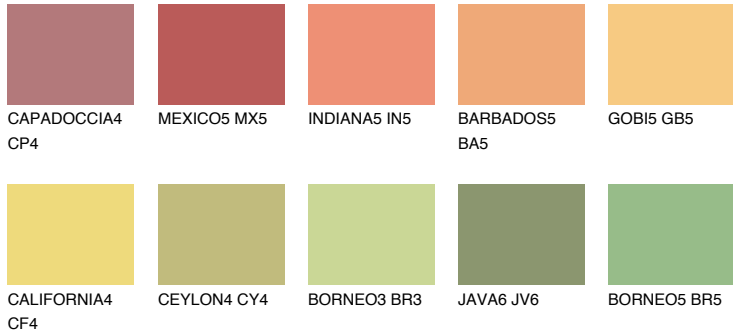

COLOUR DETAILS

JAMAICA4 JM4

57% TSR 61%

Matching colours

COLOURS

INTENSE

For more information on plasters and paints, go to www.ceresit.it

*The presented colours refer to plasters and paints offered by Ceresit. Due to the use of digital techniques, the presented colours might not represent the original ones, thus they cannot be considered as a reliable colour presentation. We recommend checking the authentic colour samples.