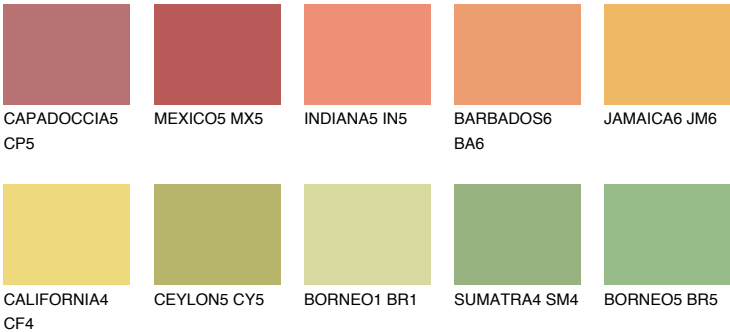

JAMAICA5 JM5

57% TSR 63%

Matching colours

COLOURS

INTENSE

For more information on plasters and paints, go to www.ceresit.it

*The presented colours refer to plasters and paints offered by Ceresit. Due to the use of digital techniques, the presented colours might not represent the original ones, thus they cannot be considered as a reliable colour presentation. We recommend checking the authentic colour samples.