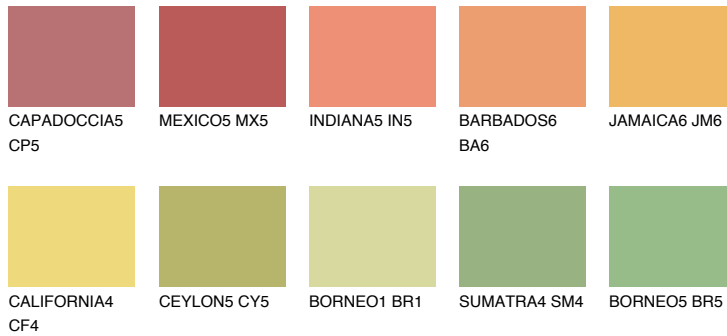

COLOUR DETAILS

JAMAICA5 JM5

57% TSR 63%

Matching colours

COLOURS

INTENSE

For more information on plasters and paints, go to www.ceresit.it

*The presented colours refer to plasters and paints offered by Ceresit. Due to the use of digital techniques, the presented colours might not represent the original ones, thus they cannot be considered as a reliable colour presentation. We recommend checking the authentic colour samples.