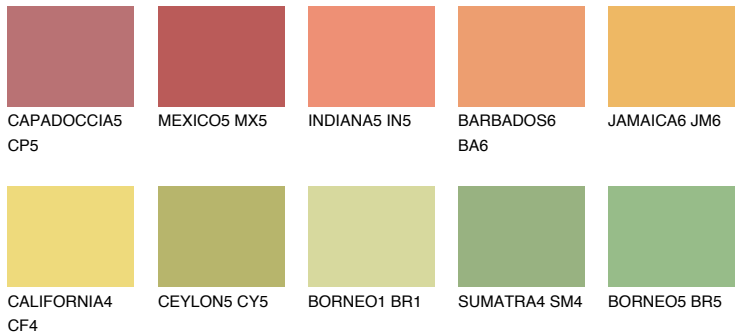

COLOUR DETAILS

JAMAICA5 JM5

57% TSR 63%

Matching colours

COLOURS

INTENSE

For more information on plasters and paints, go to www.ceresit.it

*The presented colours refer to plasters and paints offered by Ceresit. Due to the use of digital techniques, the presented colours might not represent the original ones, thus they cannot be considered as a reliable colour presentation. We recommend checking the authentic colour samples.