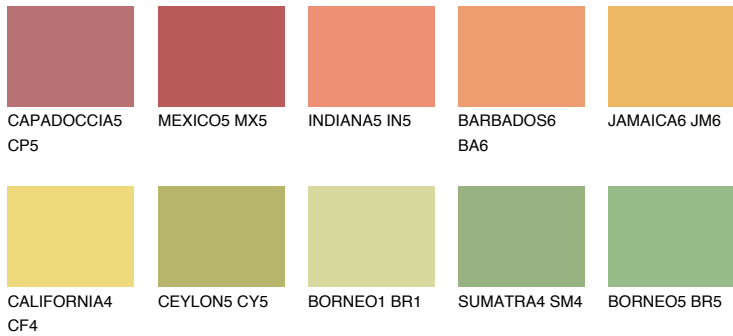

COLOUR DETAILS

JAMAICA5 JM5

57% TSR 63%

Matching colours

COLOURS

INTENSE

For more information on plasters and paints, go to www.ceresit.it

*The presented colours refer to plasters and paints offered by Ceresit. Due to the use of digital techniques, the presented colours might not represent the original ones, thus they cannot be considered as a reliable colour presentation. We recommend checking the authentic colour samples.