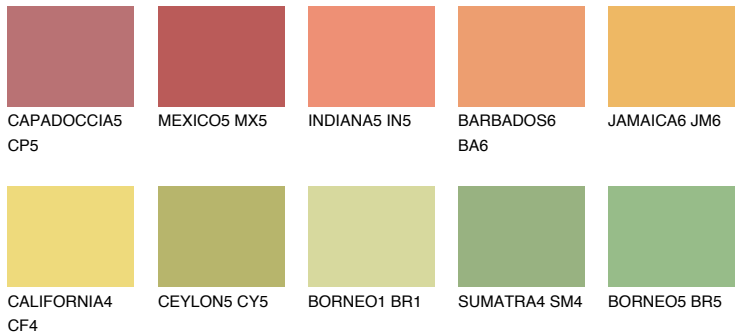

# COLOUR DETAILS

## JAMAICA5 JM5

57% TSR 63%

### Matching colours

#### COLOURS