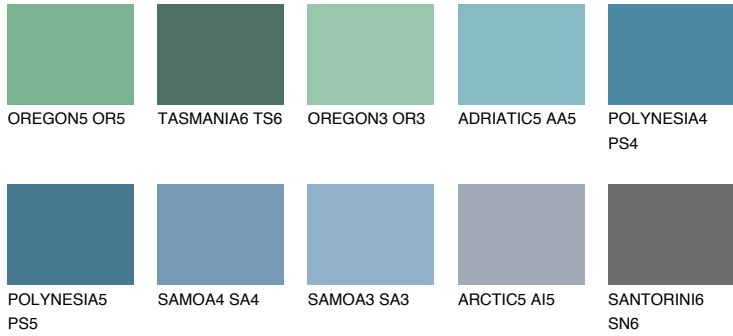

# COLOUR DETAILS

## TAHITI6 TH6

10% TSR 13%

### Matching colours

#### COLOURS