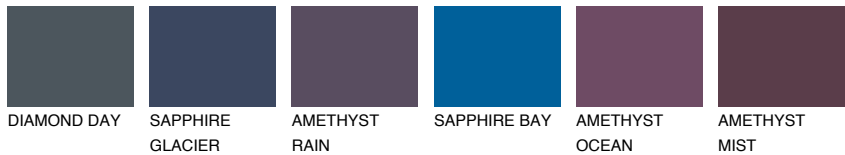

COLOUR DETAILS

TAHITI6 TH6

10% TSR 13%

Matching colours

COLOURS

INTENSE

For more information on plasters and paints, go to www.ceresit.it

*The presented colours refer to plasters and paints offered by Ceresit. Due to the use of digital techniques, the presented colours might not represent the original ones, thus they cannot be considered as a reliable colour presentation. We recommend checking the authentic colour samples.