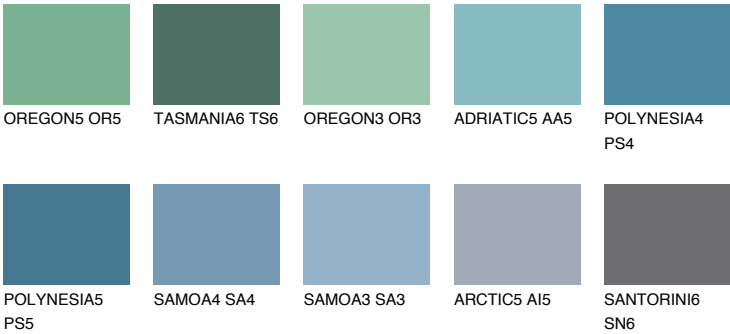

TAHITI6 TH6

10% **TSR** 13%

Matching colours

COLOURS

INTENSE

For more information on plasters and paints, go to www.ceresit.it

*The presented colours refer to plasters and paints offered by Ceresit. Due to the use of digital techniques, the presented colours might not represent the original ones, thus they cannot be considered as a reliable colour presentation. We recommend checking the authentic colour samples.