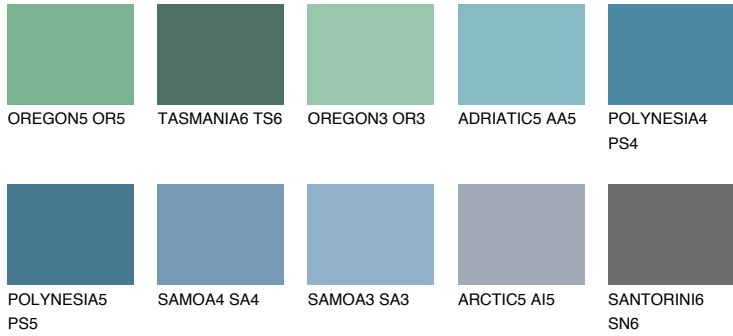

COLOUR DETAILS

TAHITI6 TH6

10% TSR 13%

Matching colours

COLOURS

INTENSE

For more information on plasters and paints, go to www.ceresit.it

*The presented colours refer to plasters and paints offered by Ceresit. Due to the use of digital techniques, the presented colours might not represent the original ones, thus they cannot be considered as a reliable colour presentation. We recommend checking the authentic colour samples.