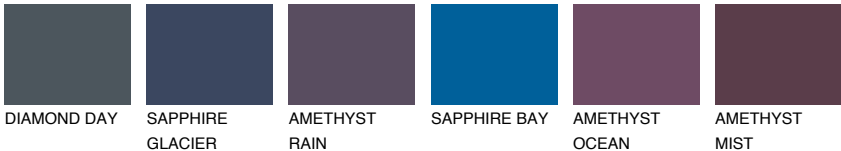

TAHITI6 TH6

10% **TSR** 13%

Matching colours

COLOURS

INTENSE

For more information on plasters and paints, go to www.ceresit.it

*The presented colours refer to plasters and paints offered by Ceresit. Due to the use of digital techniques, the presented colours might not represent the original ones, thus they cannot be considered as a reliable colour presentation. We recommend checking the authentic colour samples.