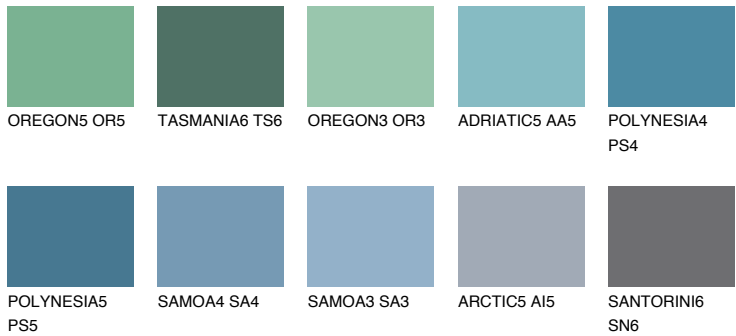

COLOUR DETAILS

TAHITI6 TH6

10% TSR 13%

Matching colours

COLOURS

INTENSE

For more information on plasters and paints, go to www.ceresit.it

*The presented colours refer to plasters and paints offered by Ceresit. Due to the use of digital techniques, the presented colours might not represent the original ones, thus they cannot be considered as a reliable colour presentation. We recommend checking the authentic colour samples.