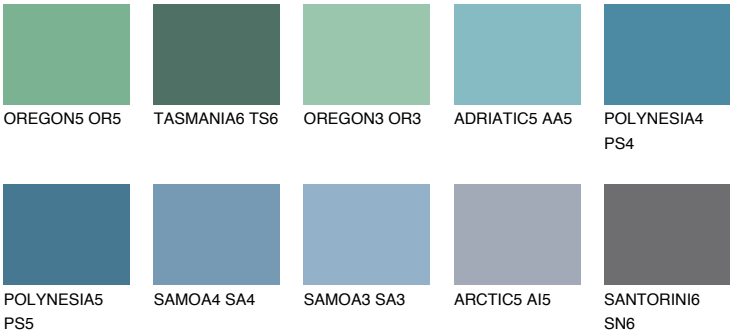

TAHITI6 TH6

10% TSR 13%

Matching colours

COLOURS

INTENSE

For more information on plasters and paints, go to www.ceresit.it

*The presented colours refer to plasters and paints offered by Ceresit. Due to the use of digital techniques, the presented colours might not represent the original ones, thus they cannot be considered as a reliable colour presentation. We recommend checking the authentic colour samples.