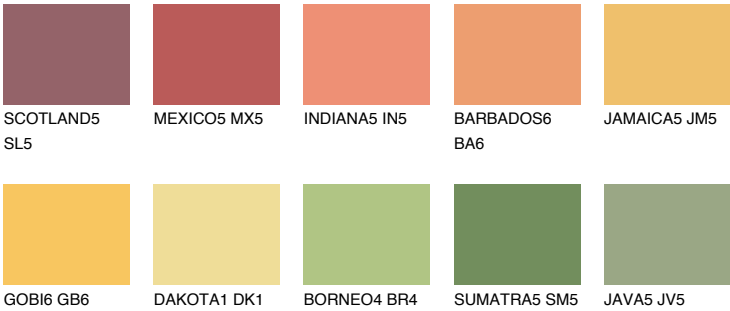

JAMAICA6 JM6

54% **TSR** 61%

Matching colours

COLOURS

INTENSE

For more information on plasters and paints, go to www.ceresit.it

*The presented colours refer to plasters and paints offered by Ceresit. Due to the use of digital techniques, the presented colours might not represent the original ones, thus they cannot be considered as a reliable colour presentation. We recommend checking the authentic colour samples.