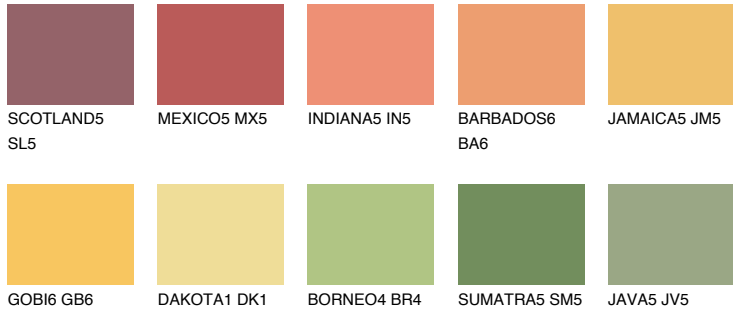

# COLOUR DETAILS

## JAMAICA6 JM6

54% TSR 61%

### Matching colours

#### COLOURS