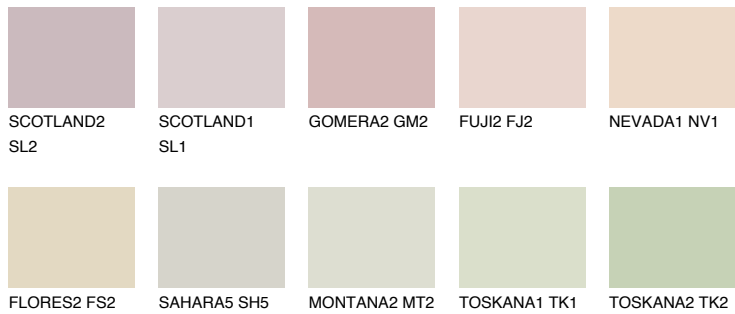

# COLOUR DETAILS

## Matching colours

### COLOURS

### INTENSE

For more information on plasters and paints, go to [www.ceresit.it](http://www.ceresit.it)

\*The presented colours refer to plasters and paints offered by Ceresit. Due to the use of digital techniques, the presented colours might not represent the original ones, thus they cannot be considered as a reliable colour presentation. We recommend checking the authentic colour samples.