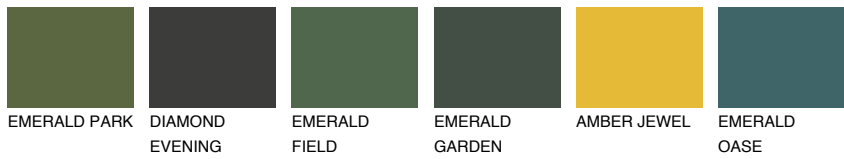

COLOUR DETAILS

MADAGASCAR1

MG1 74% **TSR 69%**

Matching colours

COLOURS

INTENSE

For more information on plasters and paints, go to www.ceresit.it

*The presented colours refer to plasters and paints offered by Ceresit. Due to the use of digital techniques, the presented colours might not represent the original ones, thus they cannot be considered as a reliable colour presentation. We recommend checking the authentic colour samples.