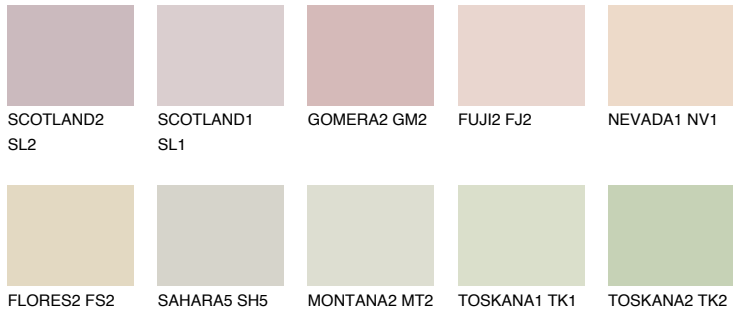

COLOUR DETAILS

MADAGASCAR1

MG1 74% **TSR 69%**

Matching colours

COLOURS

INTENSE

For more information on plasters and paints, go to www.ceresit.it

*The presented colours refer to plasters and paints offered by Ceresit. Due to the use of digital techniques, the presented colours might not represent the original ones, thus they cannot be considered as a reliable colour presentation. We recommend checking the authentic colour samples.