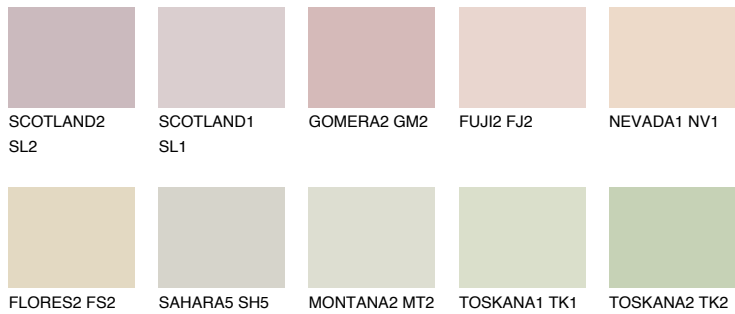

COLOUR DETAILS

MADAGASCAR1

MG1 74% **TSR 69%**

Matching colours

COLOURS

INTENSE

For more information on plasters and paints, go to www.ceresit.it

*The presented colours refer to plasters and paints offered by Ceresit. Due to the use of digital techniques, the presented colours might not represent the original ones, thus they cannot be considered as a reliable colour presentation. We recommend checking the authentic colour samples.