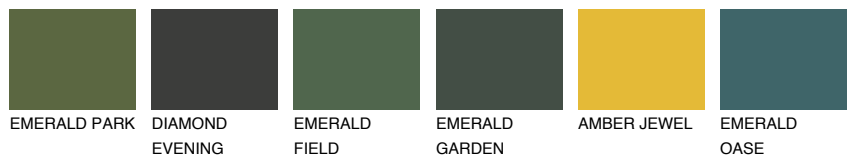

INTENSE

For more information on plasters and paints, go to www.ceresit.it