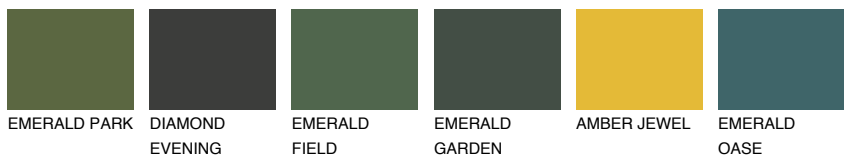

COLOUR DETAILS

MADAGASCAR1

MG1 74% **TSR 69%**

Matching colours

COLOURS

INTENSE

For more information on plasters and paints, go to www.ceresit.it

*The presented colours refer to plasters and paints offered by Ceresit. Due to the use of digital techniques, the presented colours might not represent the original ones, thus they cannot be considered as a reliable colour presentation. We recommend checking the authentic colour samples.