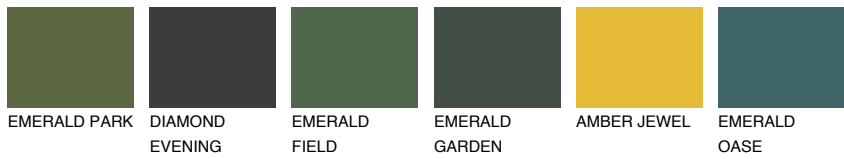

COLOUR DETAILS

MADAGASCAR1

MG1 74% **TSR** 69%

Matching colours

COLOURS

INTENSE

For more information on plasters and paints, go to www.ceresit.it

*The presented colours refer to plasters and paints offered by Ceresit. Due to the use of digital techniques, the presented colours might not represent the original ones, thus they cannot be considered as a reliable colour presentation. We recommend checking the authentic colour samples.