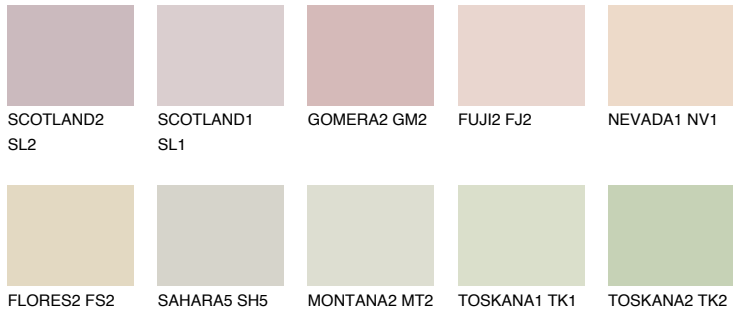

# COLOUR DETAILS

## MADAGASCAR1

**MG1** 74% **TSR** 69%

## Matching colours

### COLOURS