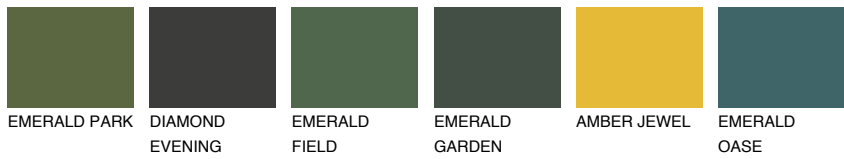

INTENSE

For more information on plasters and paints, go to www.ceresit.it