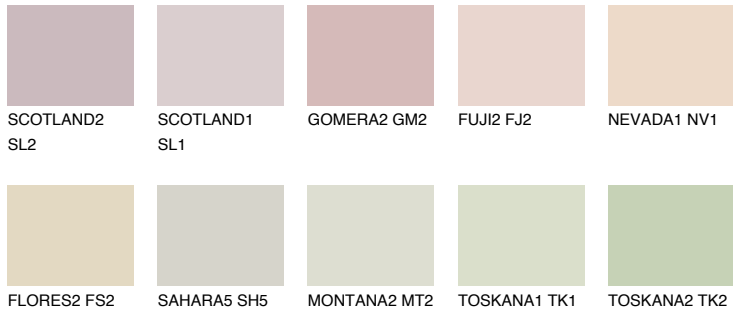

COLOUR DETAILS

MADAGASCAR1

MG1 74% **TSR** 69%

Matching colours

COLOURS

INTENSE

For more information on plasters and paints, go to www.ceresit.it

*The presented colours refer to plasters and paints offered by Ceresit. Due to the use of digital techniques, the presented colours might not represent the original ones, thus they cannot be considered as a reliable colour presentation. We recommend checking the authentic colour samples.