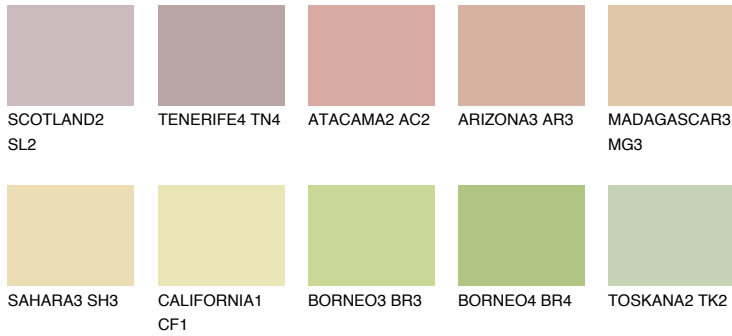

COLOUR DETAILS

MADAGASCAR2

MG2 65% **TSR 63%**

Matching colours

COLOURS

INTENSE

For more information on plasters and paints, go to www.ceresit.it

*The presented colours refer to plasters and paints offered by Ceresit. Due to the use of digital techniques, the presented colours might not represent the original ones, thus they cannot be considered as a reliable colour presentation. We recommend checking the authentic colour samples.