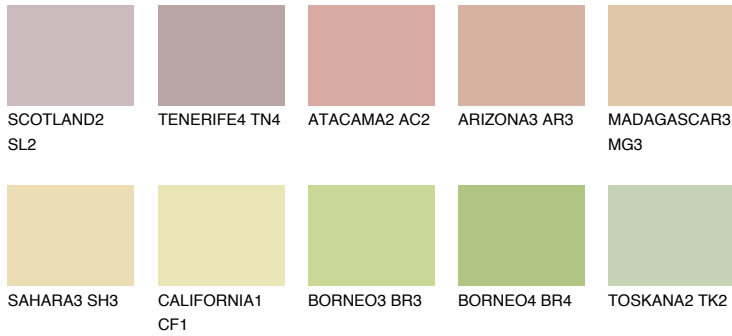

COLOUR DETAILS

MADAGASCAR2

MG2 65% TSR 63%

Matching colours

COLOURS

INTENSE

For more information on plasters and paints, go to www.ceresit.it

*The presented colours refer to plasters and paints offered by Ceresit. Due to the use of digital techniques, the presented colours might not represent the original ones, thus they cannot be considered as a reliable colour presentation. We recommend checking the authentic colour samples.