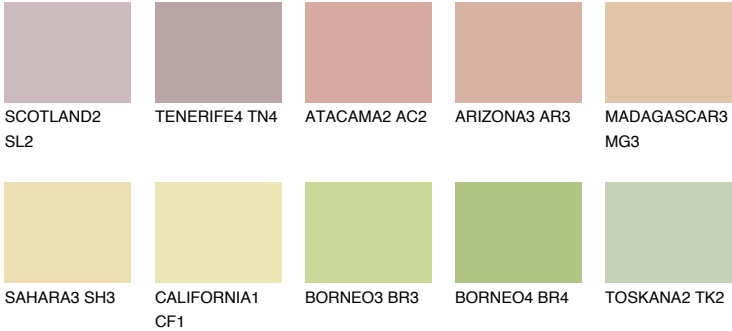

COLOUR DETAILS

MADAGASCAR2

MG2 65% TSR 63%

Matching colours

COLOURS

INTENSE

For more information on plasters and paints, go to www.ceresit.it

*The presented colours refer to plasters and paints offered by Ceresit. Due to the use of digital techniques, the presented colours might not represent the original ones, thus they cannot be considered as a reliable colour presentation. We recommend checking the authentic colour samples.