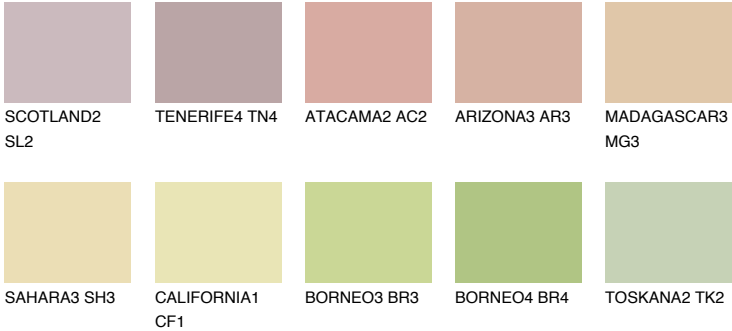

COLOUR DETAILS

MADAGASCAR2

MG2 65% **TSR 63%**

Matching colours

COLOURS

INTENSE

For more information on plasters and paints, go to www.ceresit.it

*The presented colours refer to plasters and paints offered by Ceresit. Due to the use of digital techniques, the presented colours might not represent the original ones, thus they cannot be considered as a reliable colour presentation. We recommend checking the authentic colour samples.