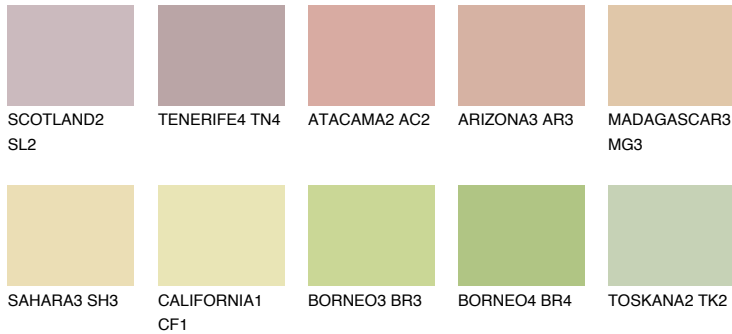

COLOUR DETAILS

MADAGASCAR2

MG2 65% TSR 63%

Matching colours

COLOURS

INTENSE

For more information on plasters and paints, go to www.ceresit.it

*The presented colours refer to plasters and paints offered by Ceresit. Due to the use of digital techniques, the presented colours might not represent the original ones, thus they cannot be considered as a reliable colour presentation. We recommend checking the authentic colour samples.