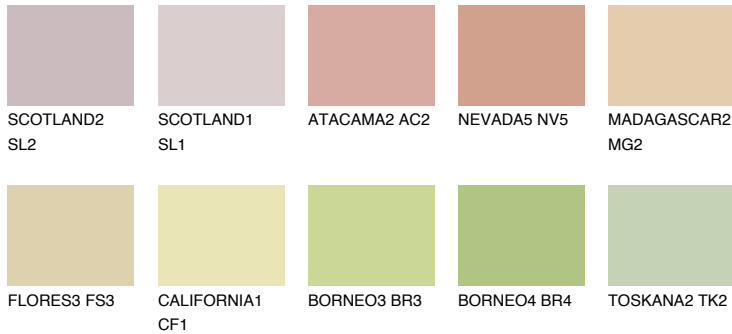

COLOUR DETAILS

MADAGASCAR3

MG3 59% **TSR 59%**

Matching colours

COLOURS

INTENSE

For more information on plasters and paints, go to www.ceresit.it

*The presented colours refer to plasters and paints offered by Ceresit. Due to the use of digital techniques, the presented colours might not represent the original ones, thus they cannot be considered as a reliable colour presentation. We recommend checking the authentic colour samples.