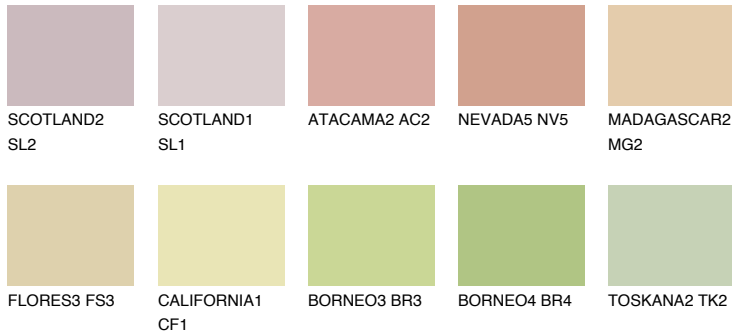

COLOUR DETAILS

MADAGASCAR3

MG3 59% **TSR 59%**

Matching colours

COLOURS

INTENSE

For more information on plasters and paints, go to www.ceresit.it

*The presented colours refer to plasters and paints offered by Ceresit. Due to the use of digital techniques, the presented colours might not represent the original ones, thus they cannot be considered as a reliable colour presentation. We recommend checking the authentic colour samples.