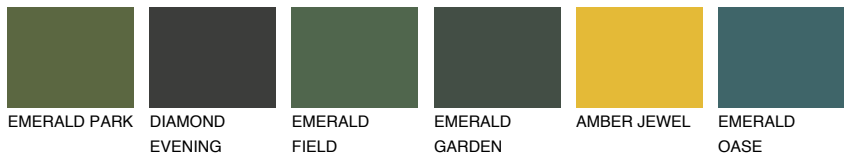

COLOUR DETAILS

MADAGASCAR3

MG3 59% **TSR 59%**

Matching colours

COLOURS

INTENSE

For more information on plasters and paints, go to www.ceresit.it

*The presented colours refer to plasters and paints offered by Ceresit. Due to the use of digital techniques, the presented colours might not represent the original ones, thus they cannot be considered as a reliable colour presentation. We recommend checking the authentic colour samples.