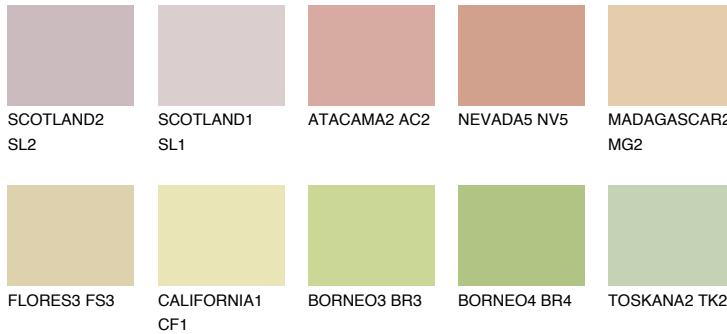

# COLOUR DETAILS

**MADAGASCAR3**

**MG3** 59% **TSR 59%**

## Matching colours

### COLOURS

### INTENSE

For more information on plasters and paints, go to [www.ceresit.it](http://www.ceresit.it)

\*The presented colours refer to plasters and paints offered by Ceresit. Due to the use of digital techniques, the presented colours might not represent the original ones, thus they cannot be considered as a reliable colour presentation. We recommend checking the authentic colour samples.