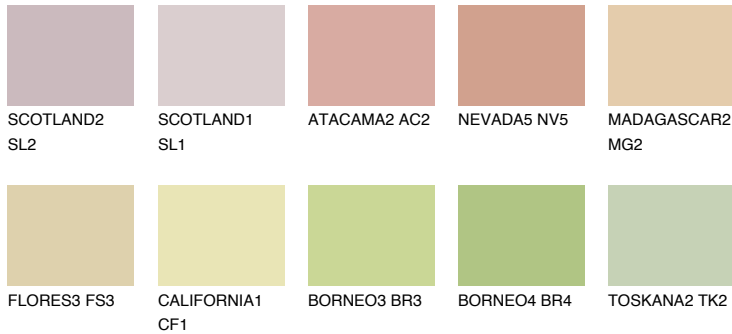

# COLOUR DETAILS

**MADAGASCAR3**

**MG3** 59% **TSR 59%**

## Matching colours

### COLOURS

### INTENSE

For more information on plasters and paints, go to [www.ceresit.it](http://www.ceresit.it)

\*The presented colours refer to plasters and paints offered by Ceresit. Due to the use of digital techniques, the presented colours might not represent the original ones, thus they cannot be considered as a reliable colour presentation. We recommend checking the authentic colour samples.