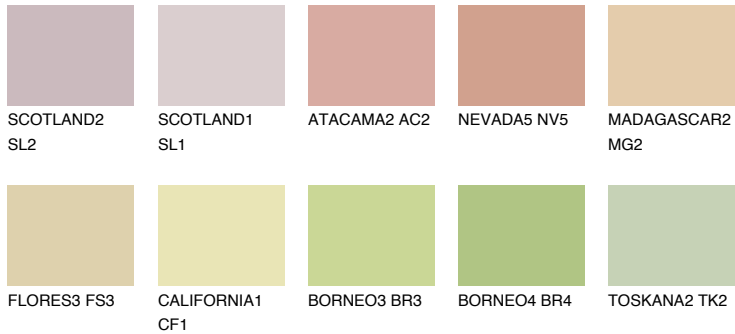

COLOUR DETAILS

MADAGASCAR3

MG3 59% **TSR 59%**

Matching colours

COLOURS

INTENSE

For more information on plasters and paints, go to www.ceresit.it

*The presented colours refer to plasters and paints offered by Ceresit. Due to the use of digital techniques, the presented colours might not represent the original ones, thus they cannot be considered as a reliable colour presentation. We recommend checking the authentic colour samples.